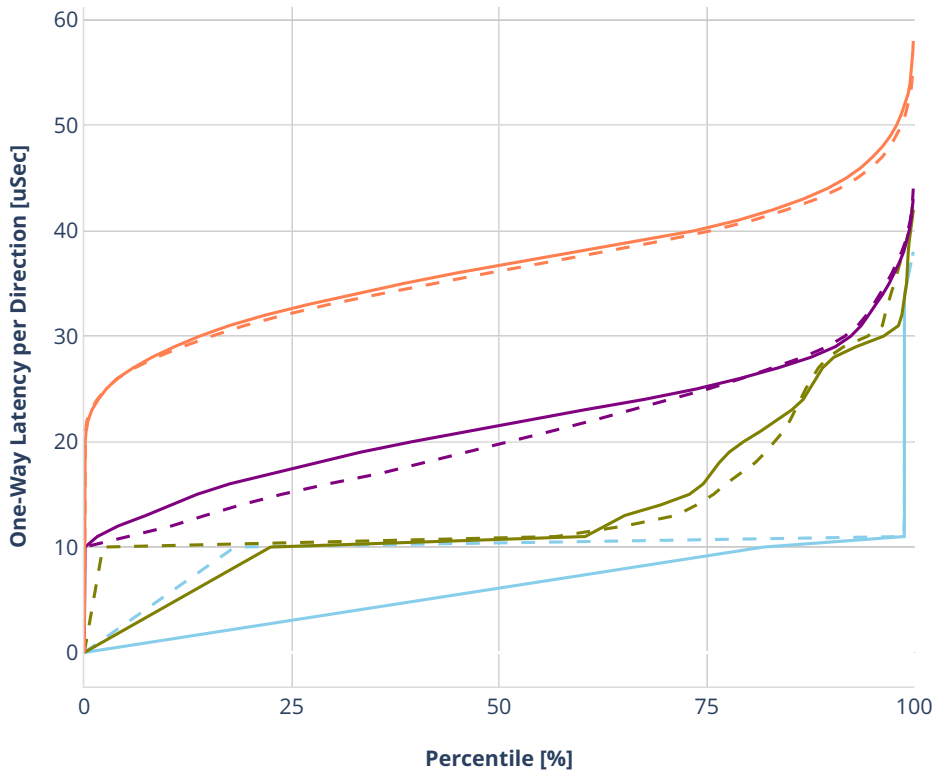

Latency: ethip4-ip4scale20k-rnd

- No-load.
- Low-load, 10% PDR.
- Mid-load, 50% PDR.
- High-load, 90% PDR.