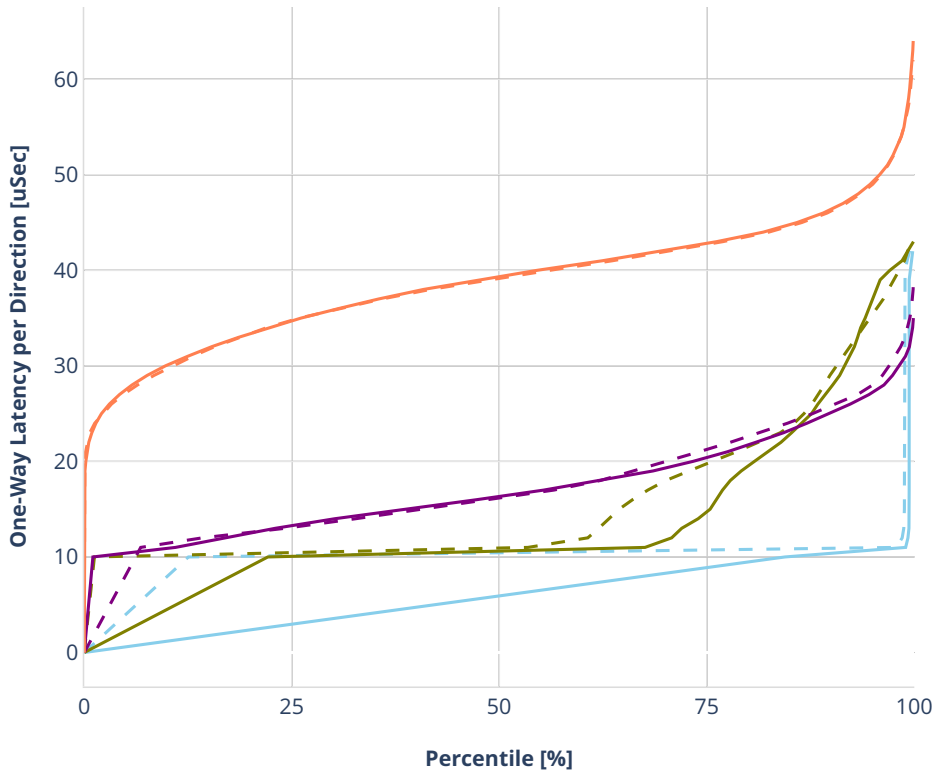

### Latency: ethip4-ip4scale200k

- No-load.
- Low-load, 10% PDR.
- Mid-load, 50% PDR.
- High-load, 90% PDR.