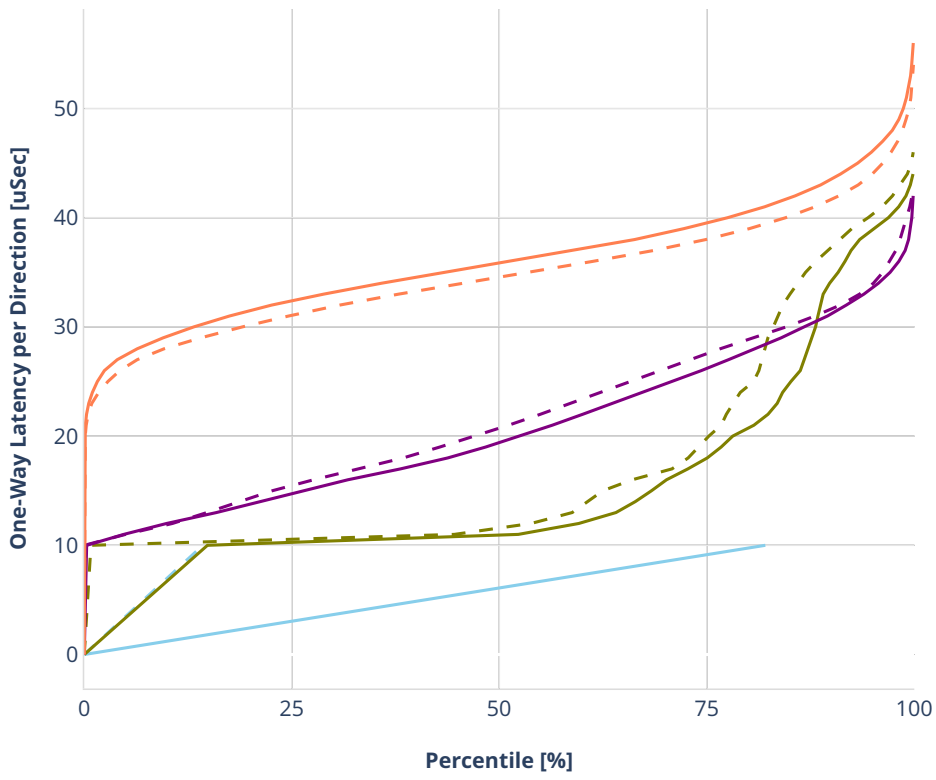

Latency: ethip4-ip4scale200k-rnd

- No-load.
- Low-load, 10% PDR.
- Mid-load, 50% PDR.
- High-load, 90% PDR.