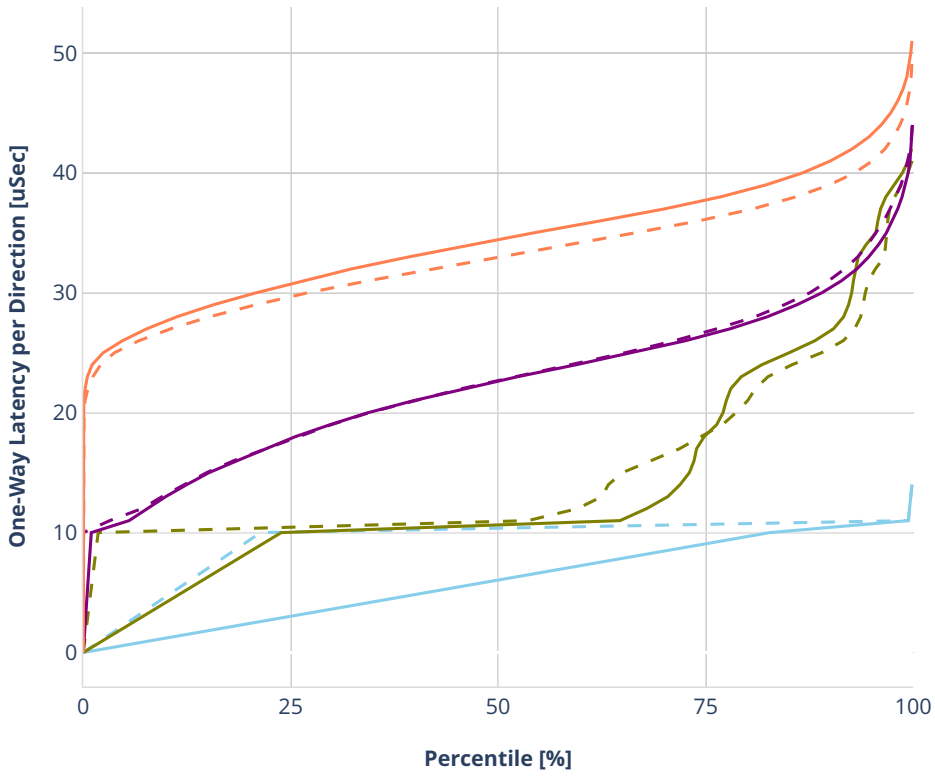

Latency: ethip4-ip4base

- No-load.
- Low-load, 10% PDR.
- Mid-load, 50% PDR.
- High-load, 90% PDR.