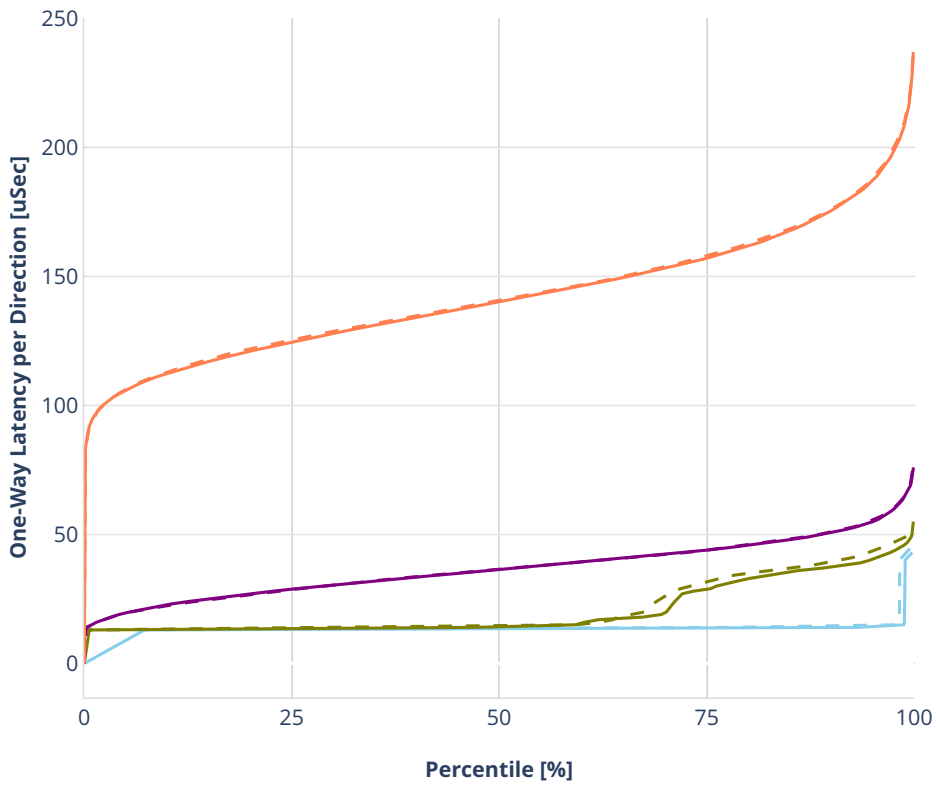

Latency: ethip4-ip4base-eth-2memif-1dcr

- No-load.
- Low-load, 10% PDR.
- Mid-load, 50% PDR.
- High-load, 90% PDR.