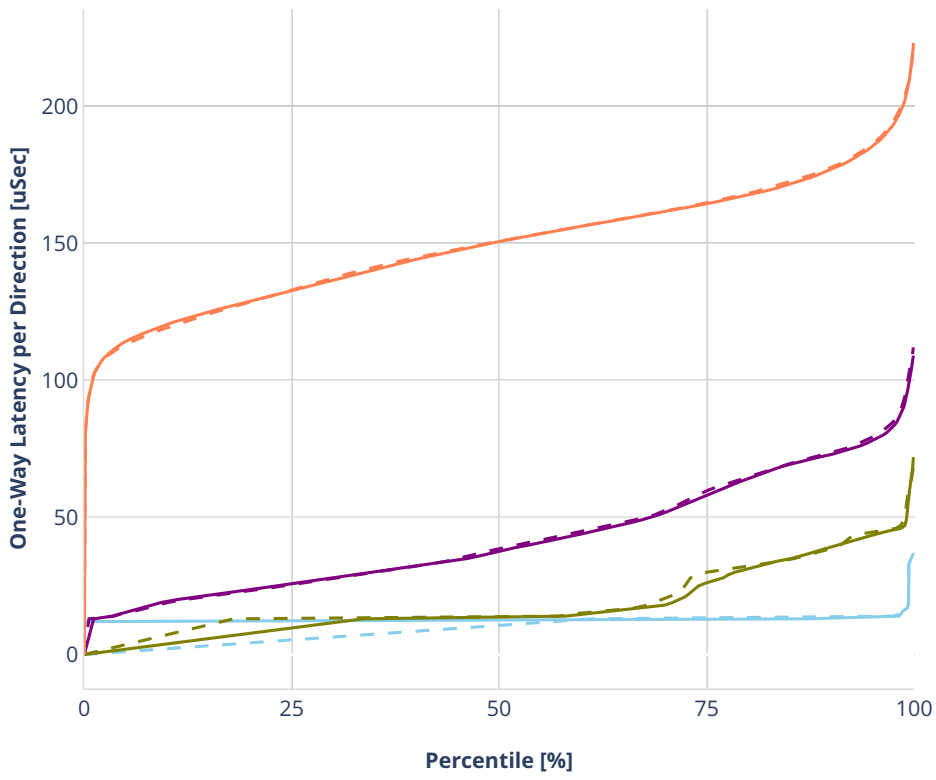

Latency: eth-l2bdbasemaclrn-eth-2vhostvr1024-1vm

- No-load.
- Low-load, 10% PDR.
- Mid-load, 50% PDR.
- High-load, 90% PDR.