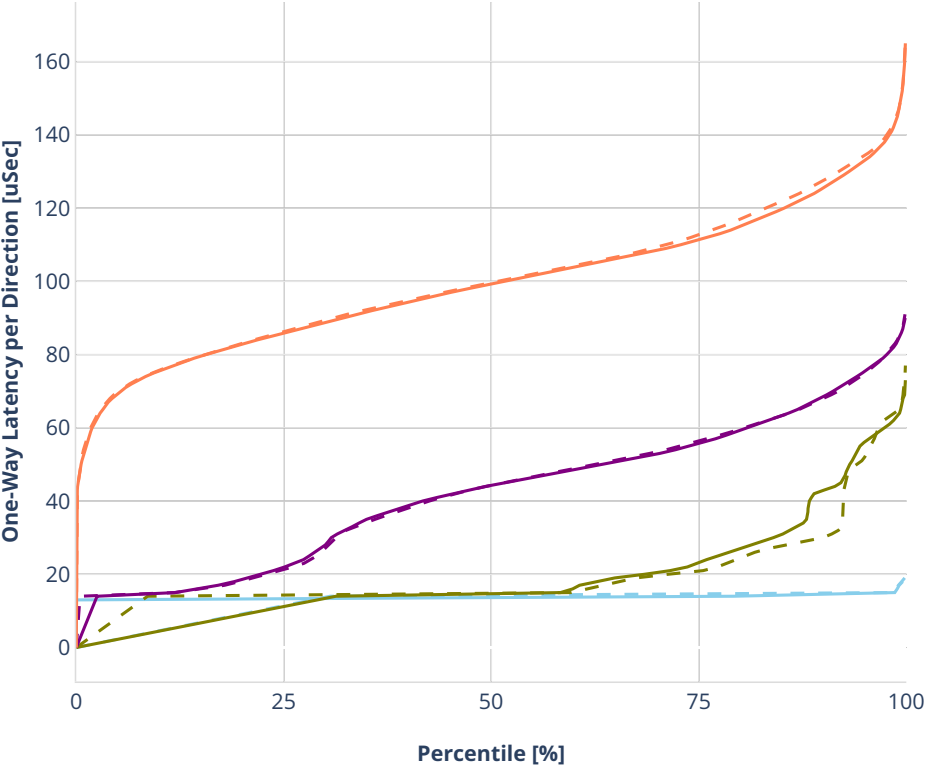

Latency: eth-l2bdbasemaclrn-eth-2vhostvr1024-1vm-vppl2xc

- No-load.
- Low-load, 10% PDR.
- Mid-load, 50% PDR.
- High-load, 90% PDR.