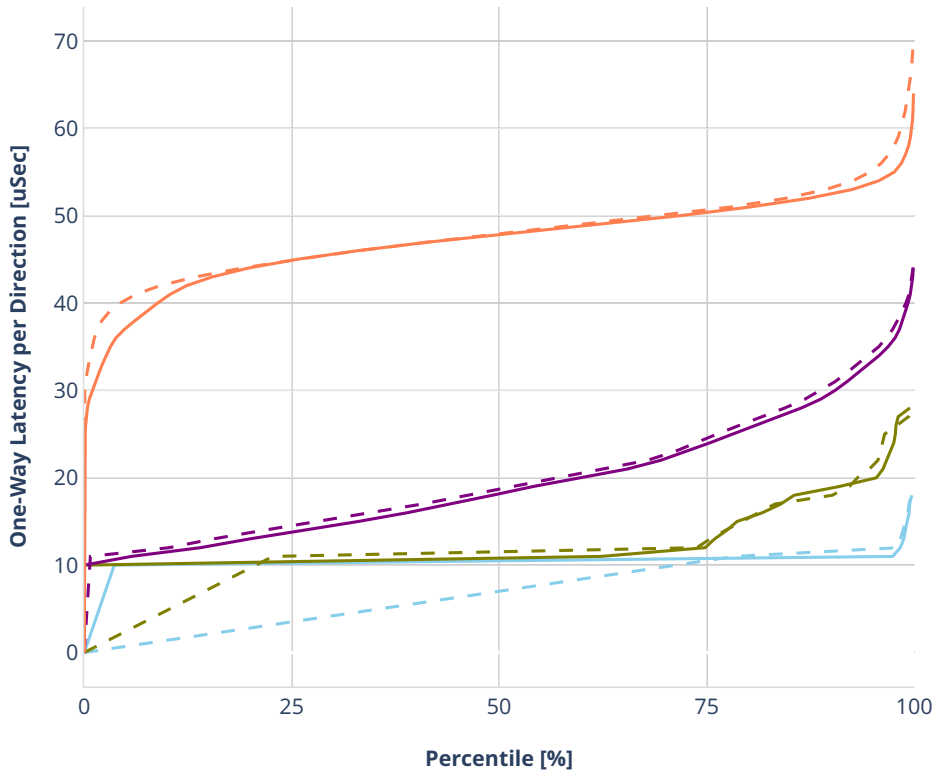

### Latency: avf-ethip4udp-ip4scale1000-udpsrcscale15-nat44

- No-load.
- Low-load, 10% PDR.
- Mid-load, 50% PDR.
- High-load, 90% PDR.