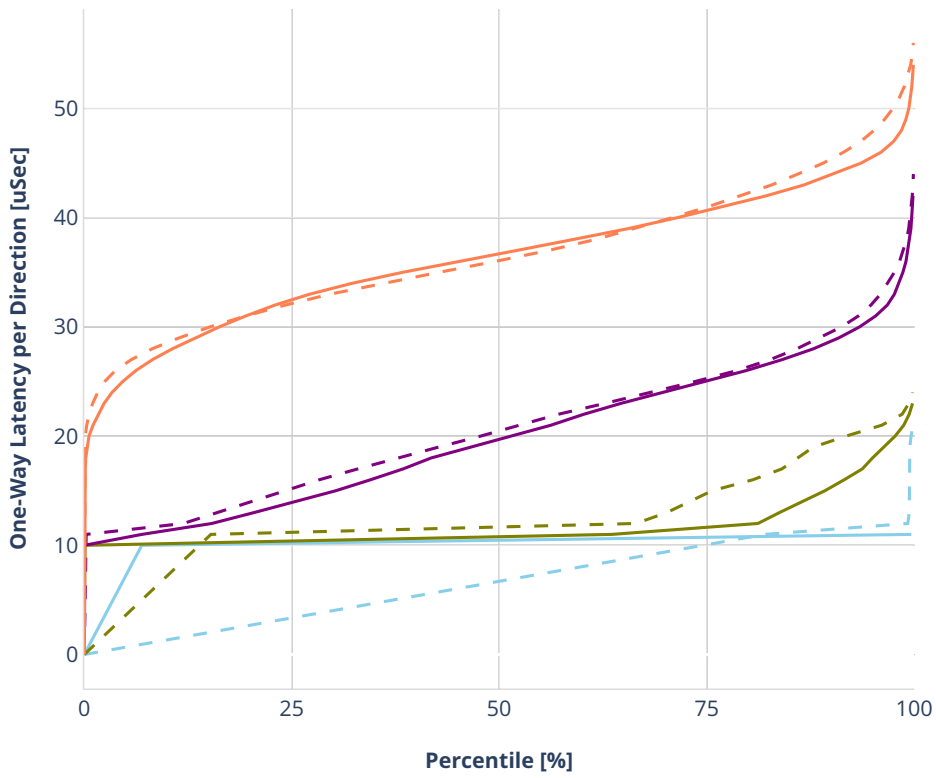

Latency: avf-ethip4udp-ip4base-oacl50sf-10kflows

- No-load.
- Low-load, 10% PDR.
- Mid-load, 50% PDR.
- High-load, 90% PDR.