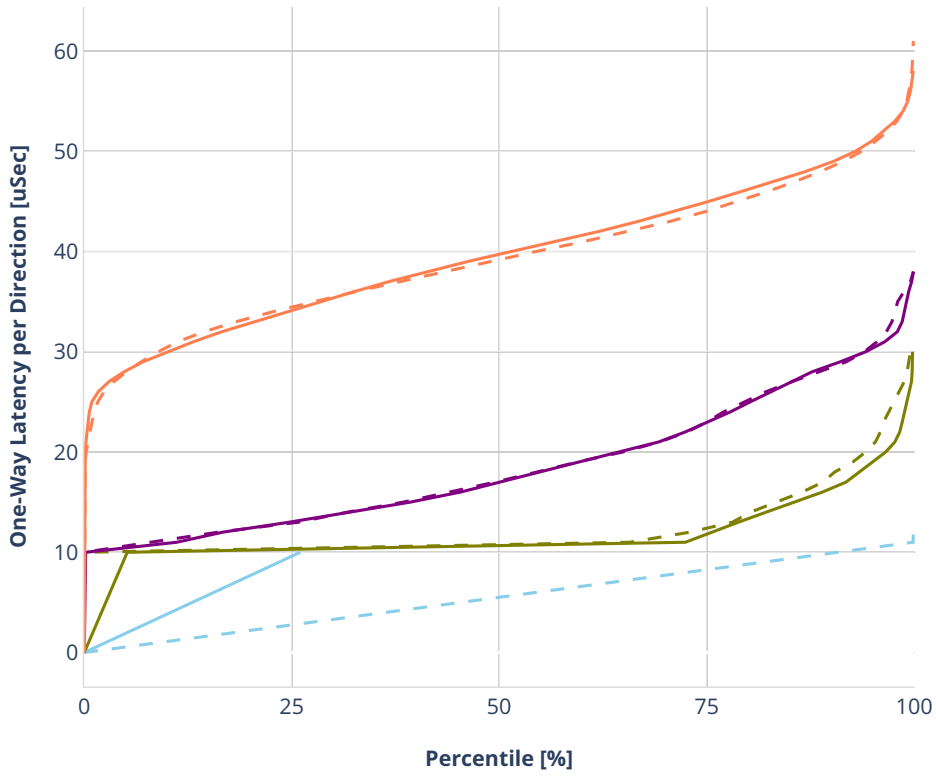

Latency: avf-ethip4udp-ip4base-nat44

- No-load.
- Low-load, 10% PDR.
- Mid-load, 50% PDR.
- High-load, 90% PDR.