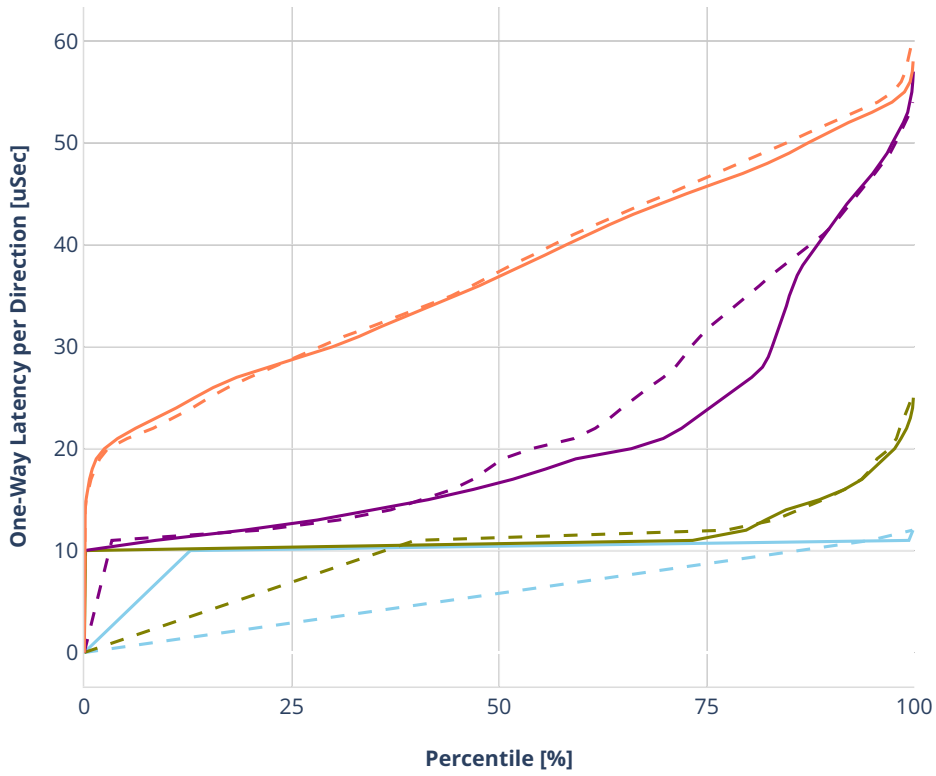

Latency: avf-ethip4udp-ip4base-iacl50sl-10kflows

- No-load.
- Low-load, 10% PDR.
- Mid-load, 50% PDR.
- High-load, 90% PDR.