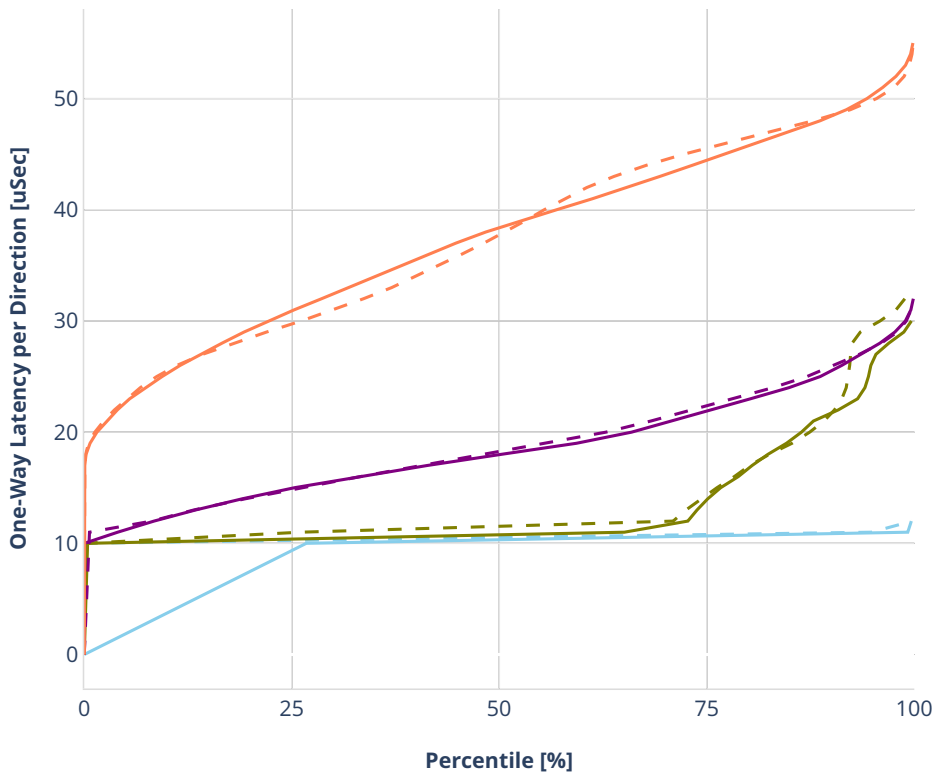

Latency: avf-ethip4udp-ip4base-iacl50sf-10kflows

- No-load.
- Low-load, 10% PDR.
- Mid-load, 50% PDR.
- High-load, 90% PDR.