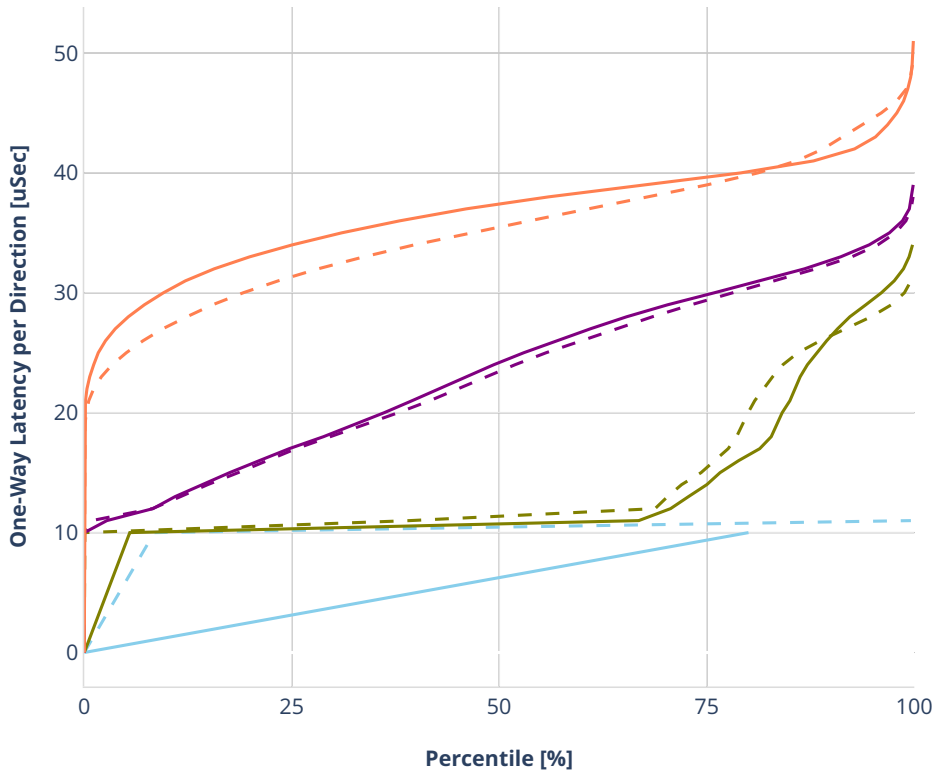

Latency: avf-ethip4-ip4scale2m

- No-load.
- Low-load, 10% PDR.
- Mid-load, 50% PDR.
- High-load, 90% PDR.