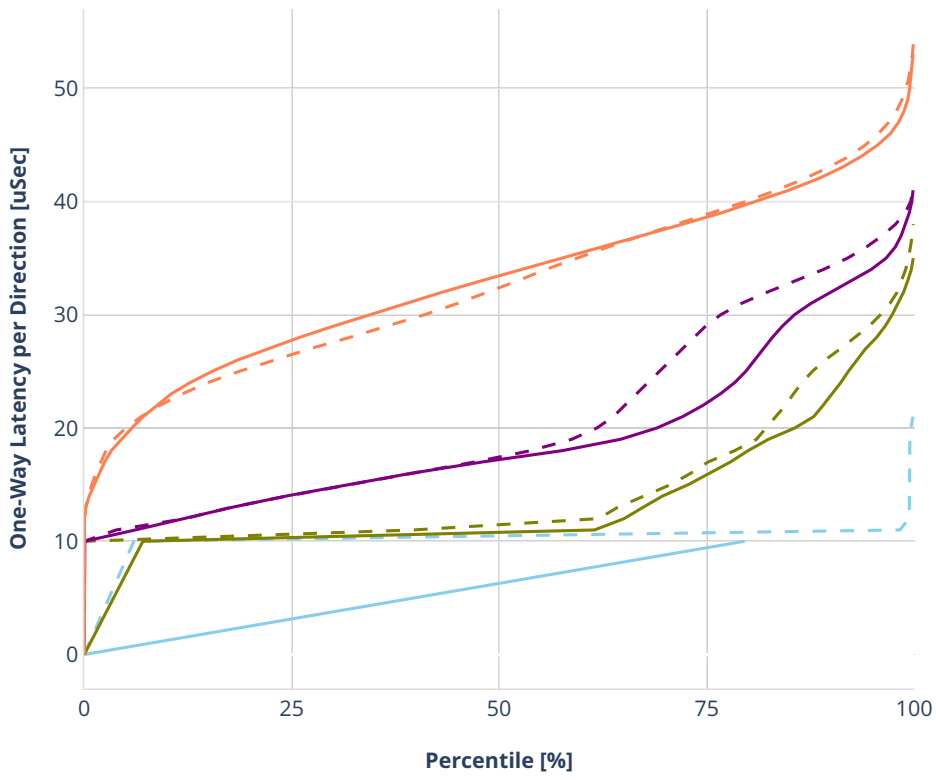

Latency: avf-ethip4-ip4scale2m-rnd

- No-load.
- Low-load, 10% PDR.
- Mid-load, 50% PDR.
- High-load, 90% PDR.