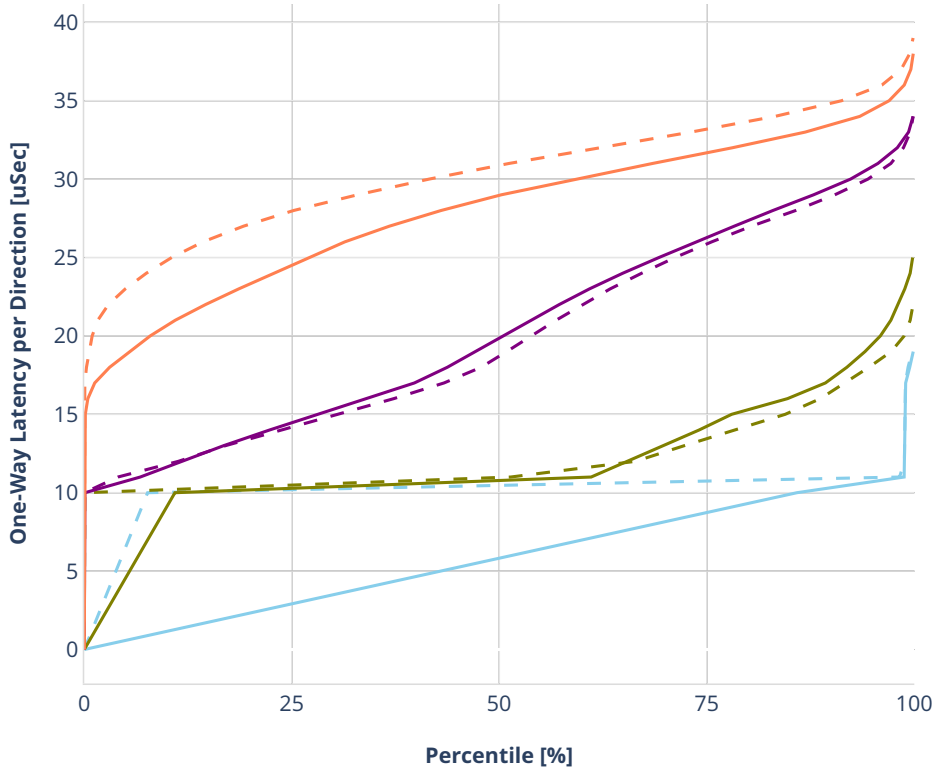

### Latency: avf-ethip4-ip4scale20k

- No-load.
- Low-load, 10% PDR.
- Mid-load, 50% PDR.
- High-load, 90% PDR.