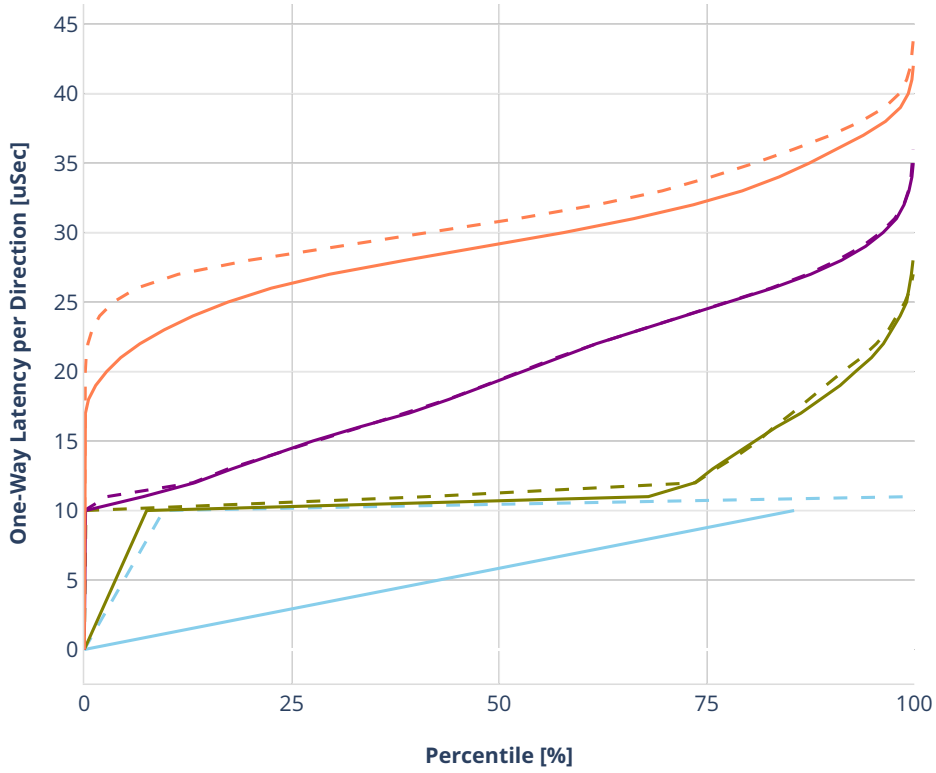

Latency: avf-ethip4-ip4scale20k-rnd

- No-load.
- Low-load, 10% PDR.
- Mid-load, 50% PDR.
- High-load, 90% PDR.