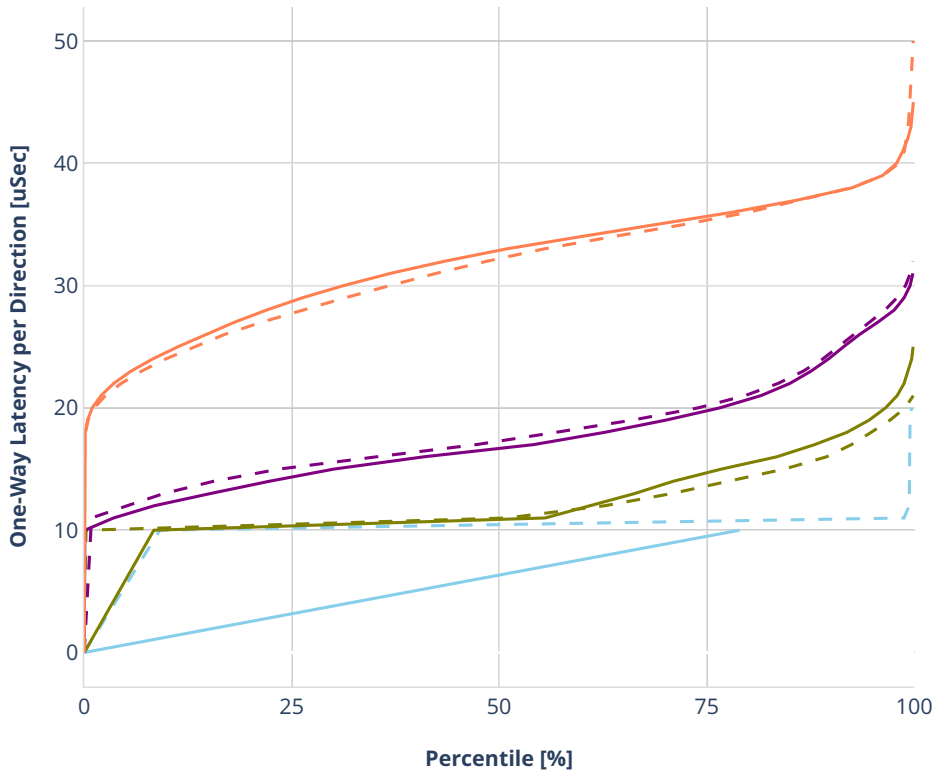

Latency: avf-ethip4-ip4scale200k

- No-load.
- Low-load, 10% PDR.
- Mid-load, 50% PDR.
- High-load, 90% PDR.