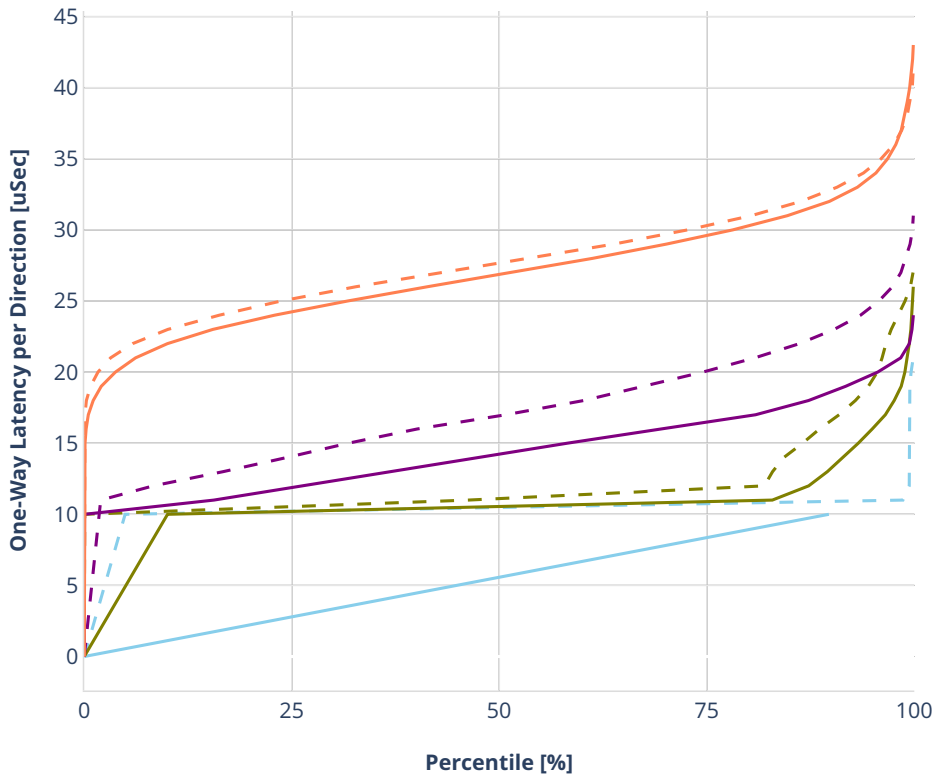

### Latency: avf-ethip4-ip4scale200k-rnd

- No-load.
- Low-load, 10% PDR.
- Mid-load, 50% PDR.
- High-load, 90% PDR.