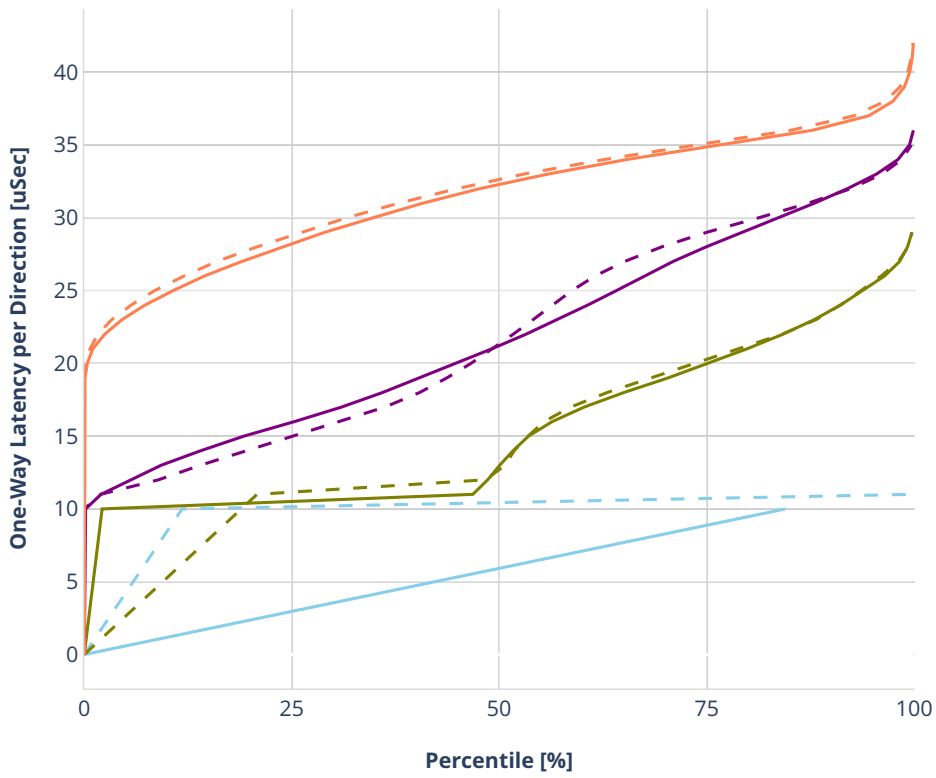

Latency: avf-ethip4-ip4base

- No-load.
- Low-load, 10% PDR.
- Mid-load, 50% PDR.
- High-load, 90% PDR.