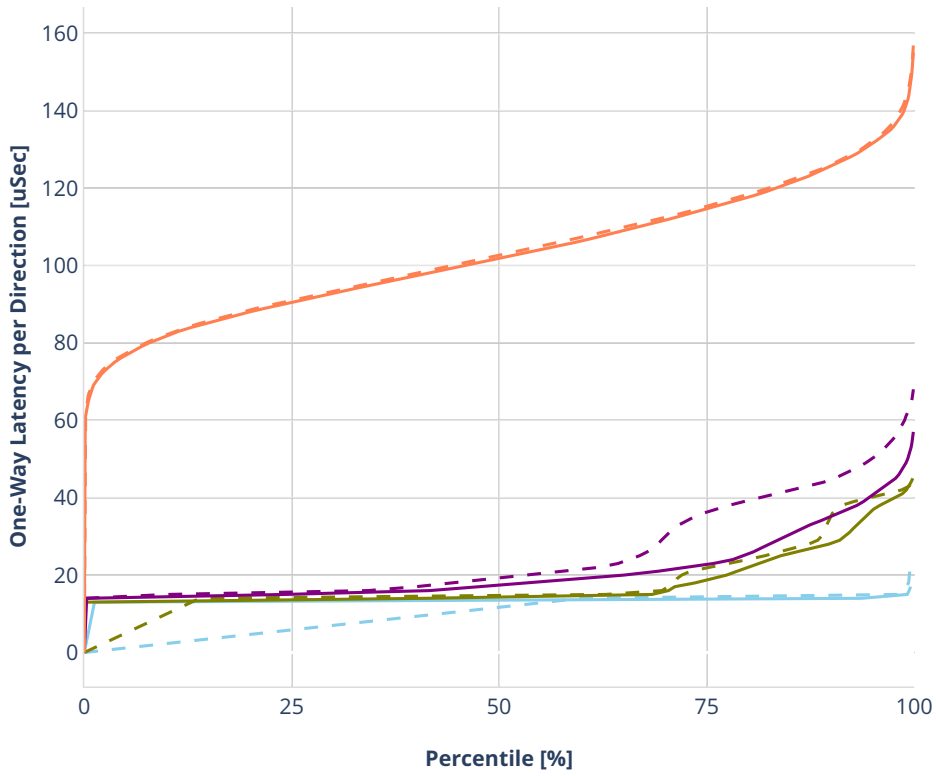

Latency: avf-ethip4-ip4base-eth-2memif-1dcr

- No-load.
- Low-load, 10% PDR.
- Mid-load, 50% PDR.
- High-load, 90% PDR.