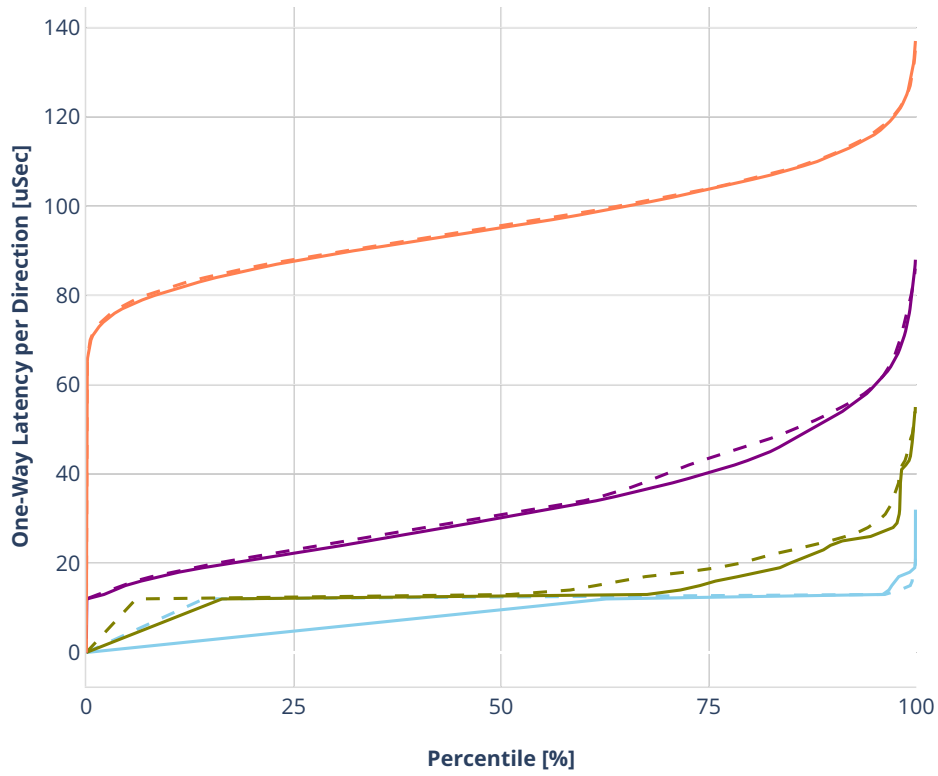

### Latency: avf-eth-l2xcbase-eth-2vhostvr1024-1vm

- No-load.
- Low-load, 10% PDR.
- Mid-load, 50% PDR.
- High-load, 90% PDR.