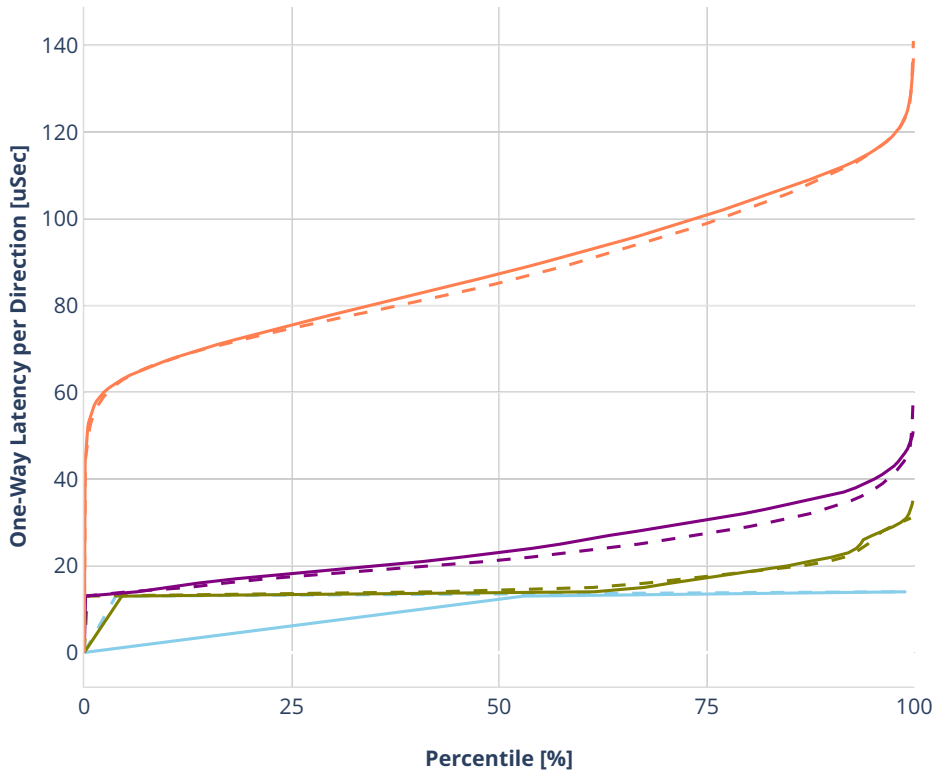

Latency: avf-eth-l2xcbase-eth-2vhostvr1024-1vm-vppl2xc

- No-load.
- Low-load, 10% PDR.
- Mid-load, 50% PDR.
- High-load, 90% PDR.