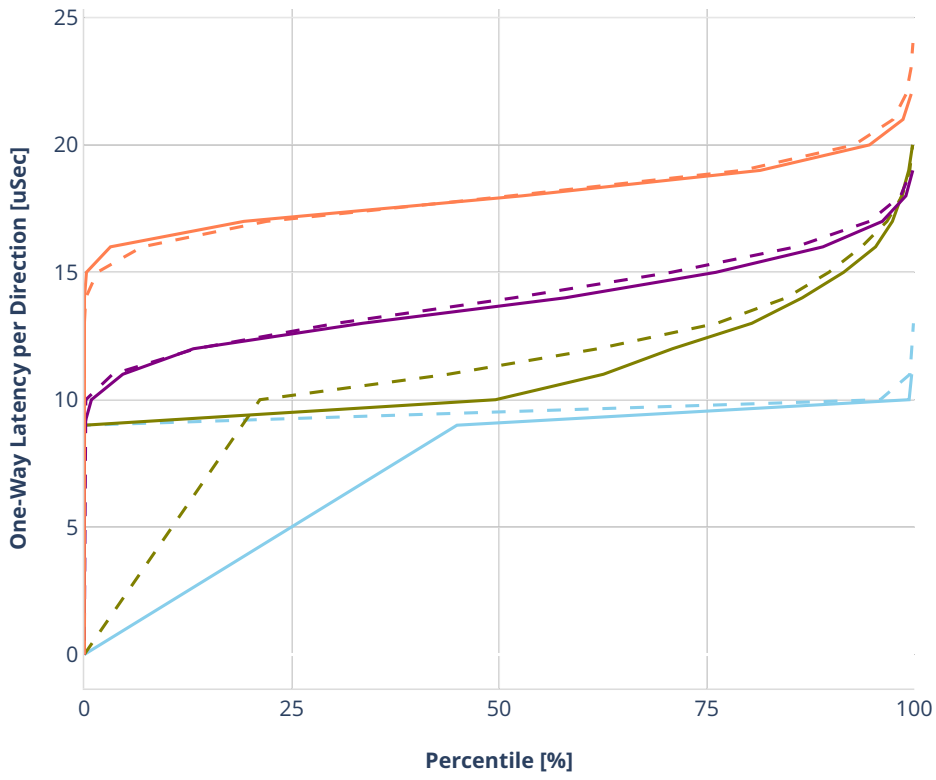

Latency: avf-eth-l2patch

- No-load.
- Low-load, 10% PDR.
- Mid-load, 50% PDR.
- High-load, 90% PDR.