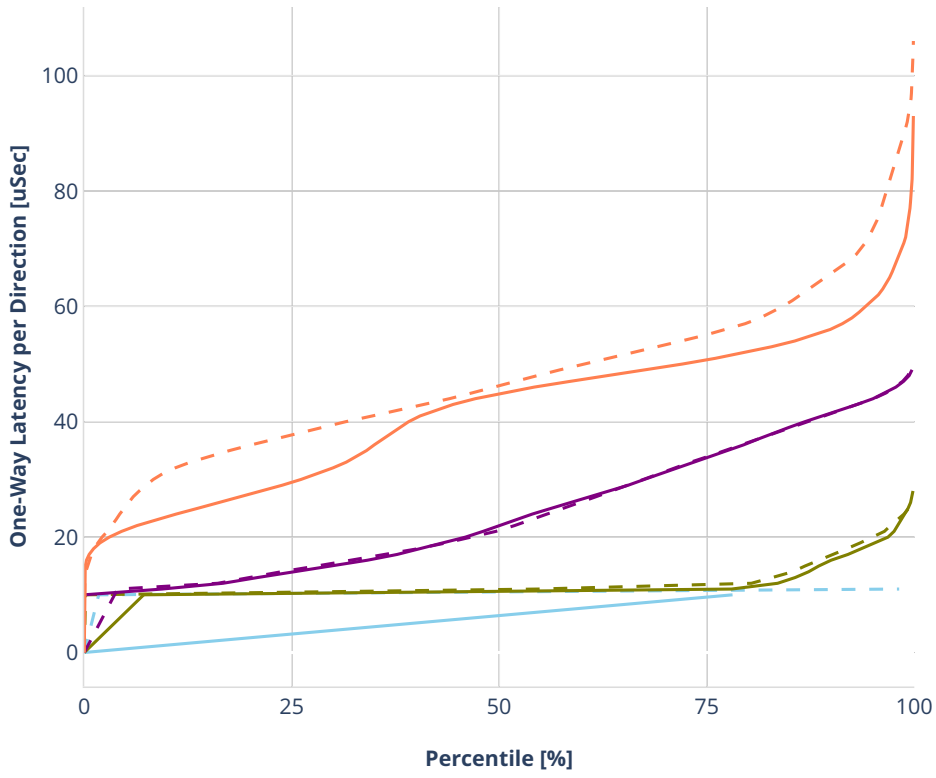

### Latency: avf-eth-l2bdscale1mmaclrn

- No-load.
- Low-load, 10% PDR.
- Mid-load, 50% PDR.
- High-load, 90% PDR.