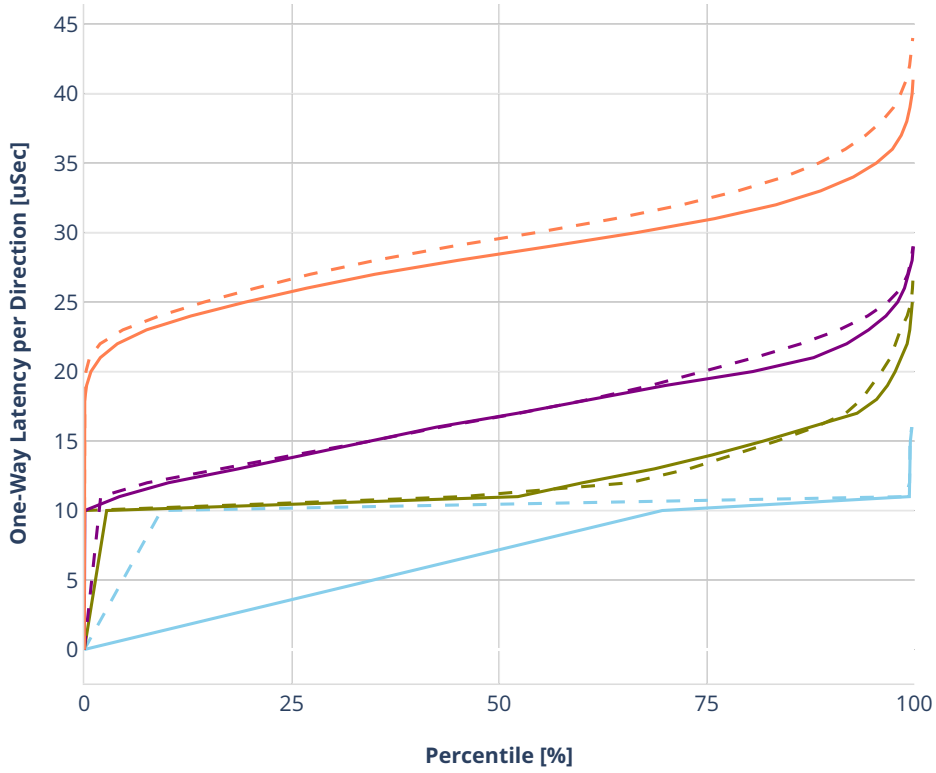

Latency: avf-eth-l2bdscale10kmaclrn

- No-load.
- Low-load, 10% PDR.
- Mid-load, 50% PDR.
- High-load, 90% PDR.