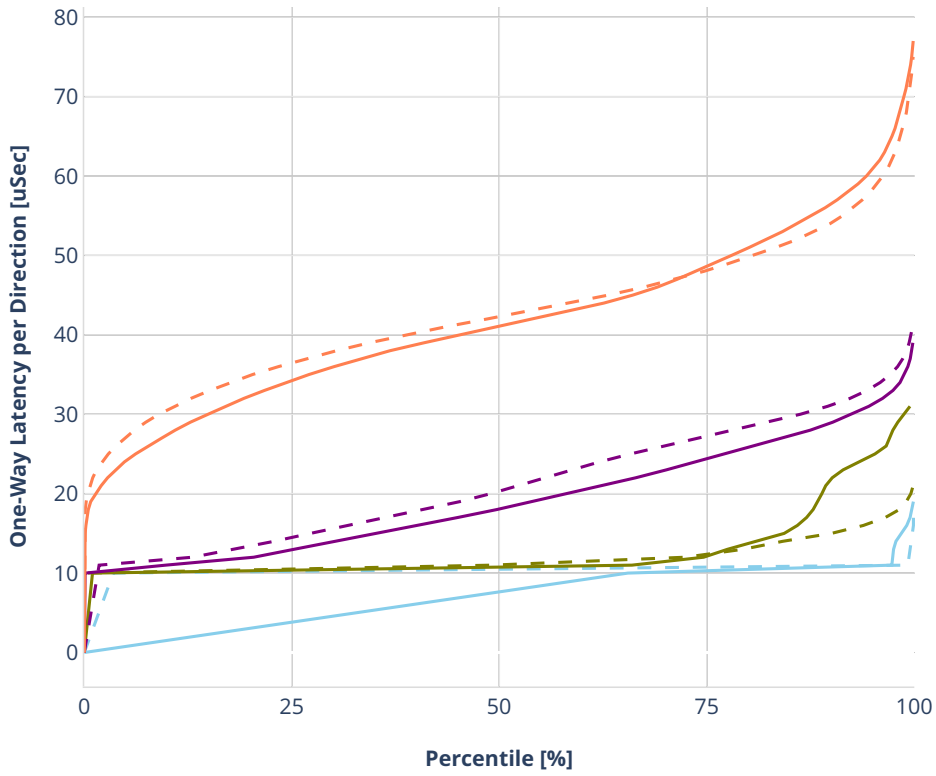

Latency: avf-eth-l2bdscale100kmaclrn

- No-load.
- Low-load, 10% PDR.
- Mid-load, 50% PDR.
- High-load, 90% PDR.