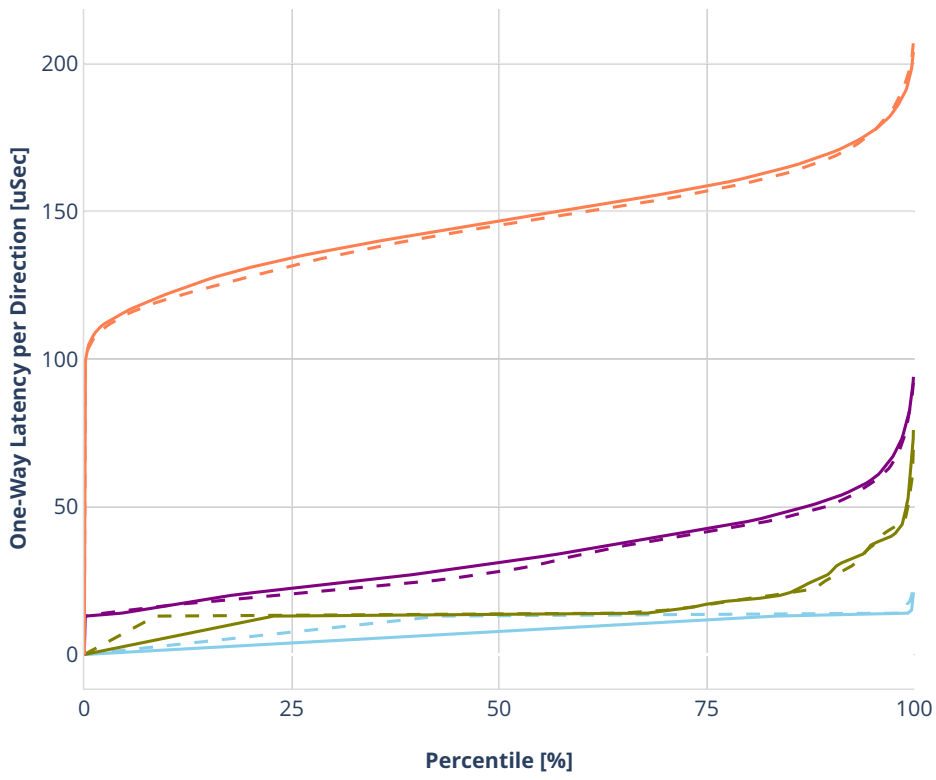

### Latency: avf-eth-l2bdbasemaclrn-eth-2vhostvr1024-1vm

- No-load.
- Low-load, 10% PDR.
- Mid-load, 50% PDR.
- High-load, 90% PDR.