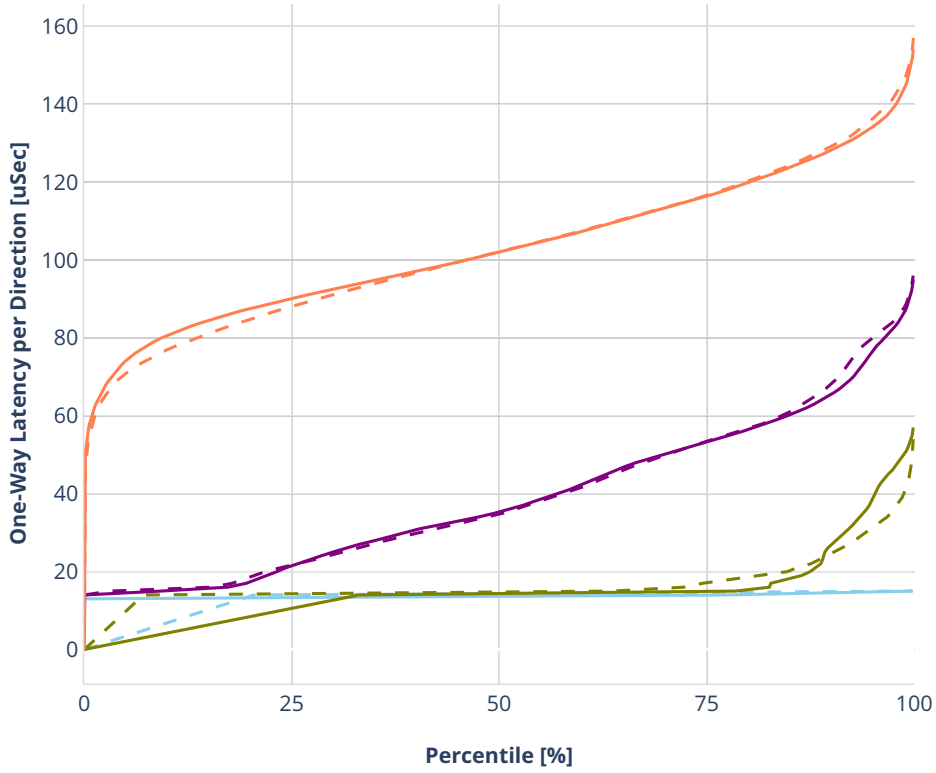

Latency: avf-eth-l2bdbasemaclrn-eth-2vhostvr1024-1vm-vppl2xc

- No-load.
- Low-load, 10% PDR.
- Mid-load, 50% PDR.
- High-load, 90% PDR.