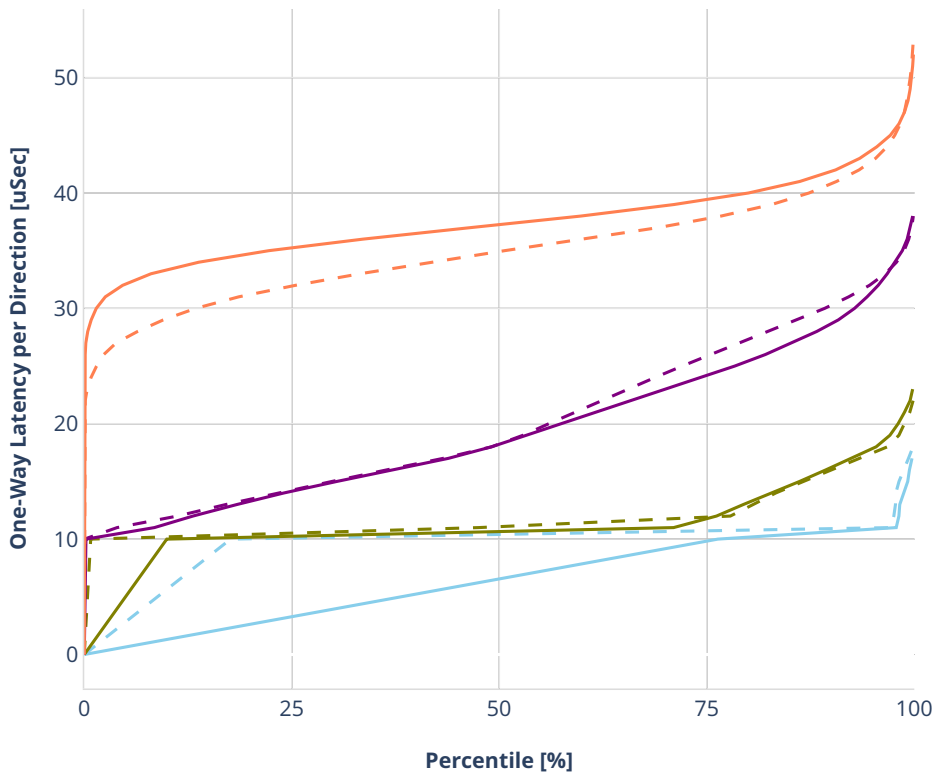

Latency: avf-dot1q-l2xcbase

- No-load.
- Low-load, 10% PDR.
- Mid-load, 50% PDR.
- High-load, 90% PDR.