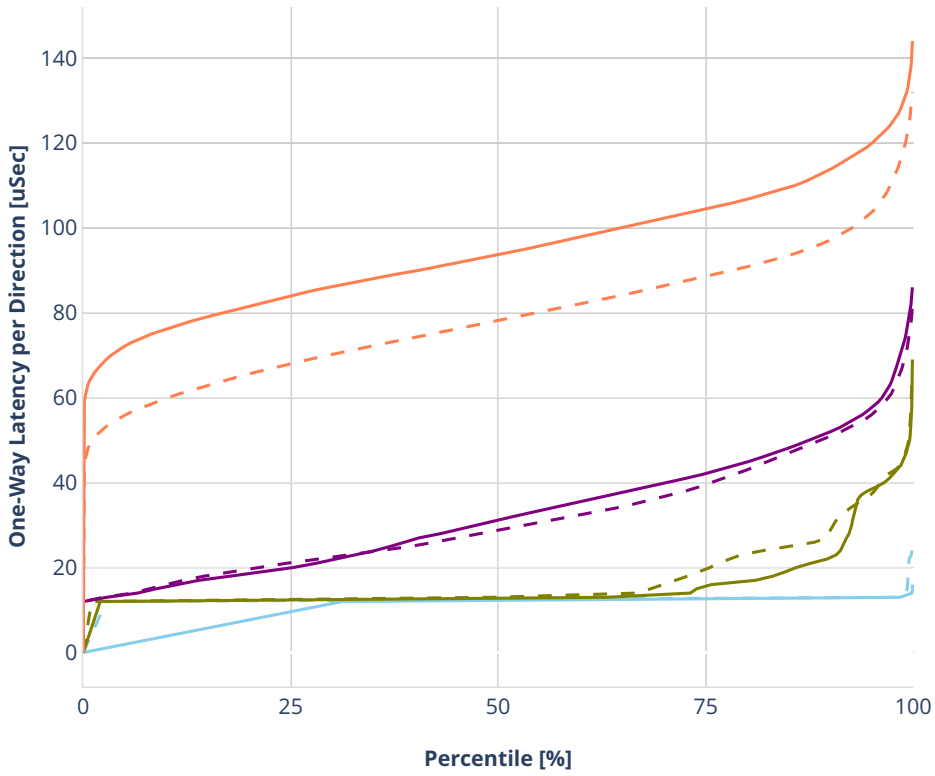

Latency: avf-dot1q-l2xcbase-eth-2vhostvr1024-1vm

- No-load.
- Low-load, 10% PDR.
- Mid-load, 50% PDR.
- High-load, 90% PDR.