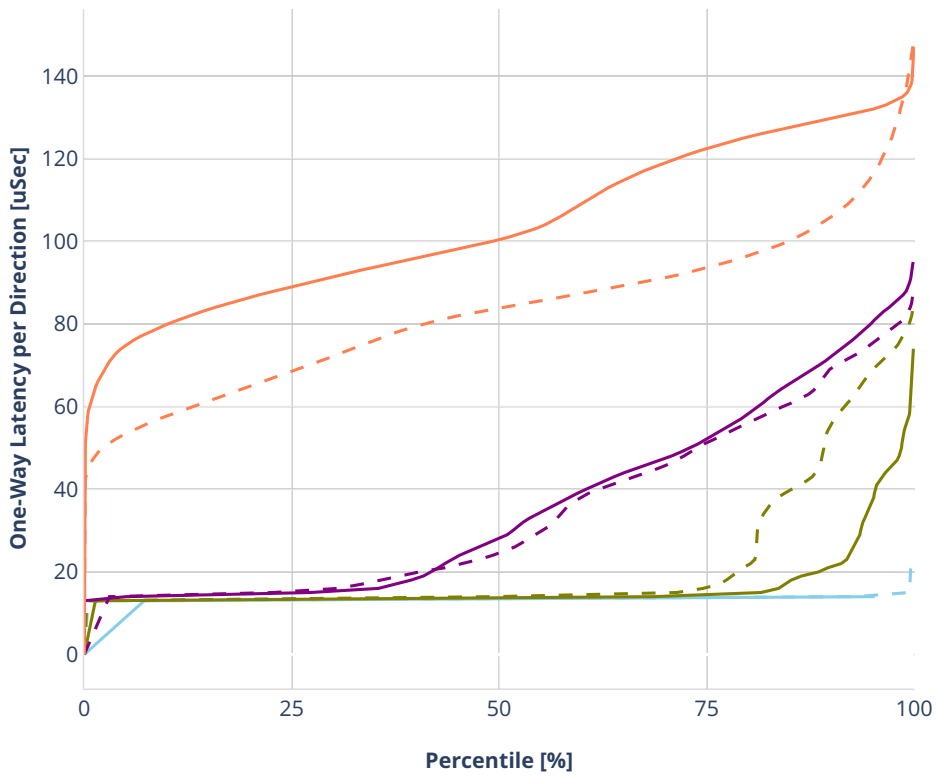

### Latency: avf-dot1q-l2xcbase-eth-2vhostvr1024-1vm-vppl2xc

- No-load.
- Low-load, 10% PDR.
- Mid-load, 50% PDR.
- High-load, 90% PDR.