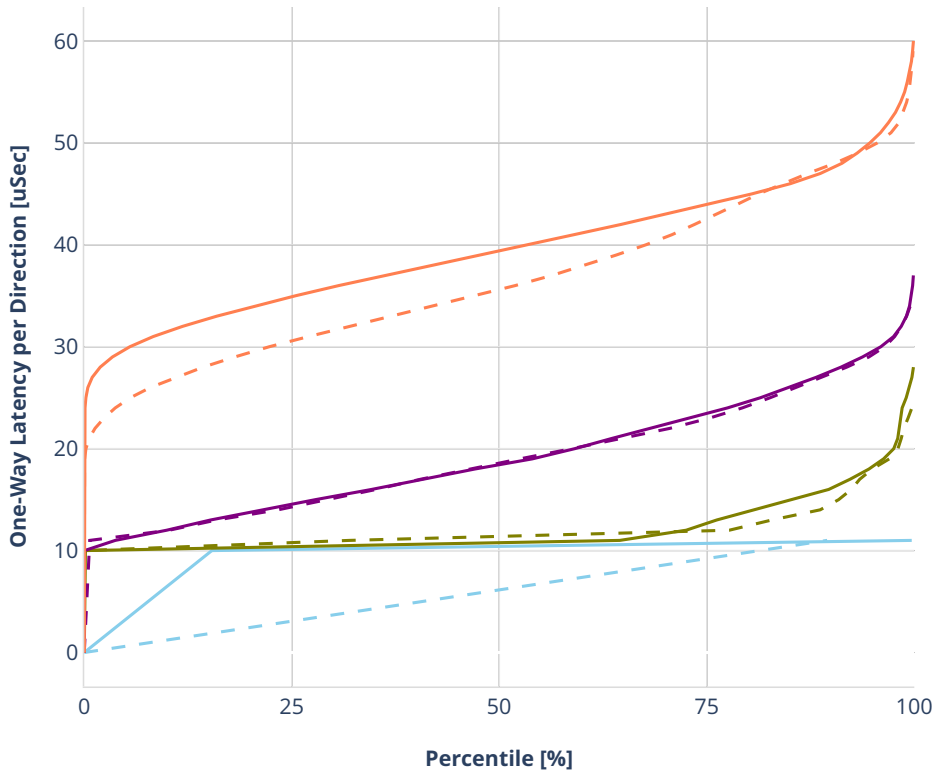

Latency: avf-dot1q-l2bdbasemaclrn

- No-load.
- Low-load, 10% PDR.
- Mid-load, 50% PDR.
- High-load, 90% PDR.