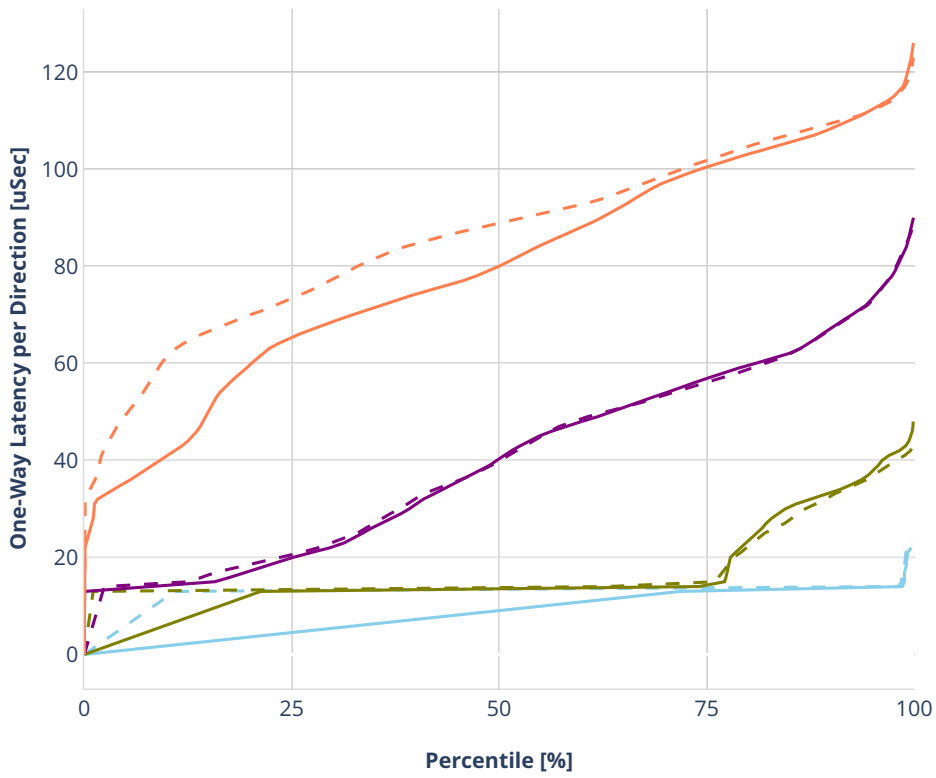

### Latency: avf-dot1q-l2bdbasemaclrn-gbp

- No-load.
- Low-load, 10% PDR.
- Mid-load, 50% PDR.
- High-load, 90% PDR.