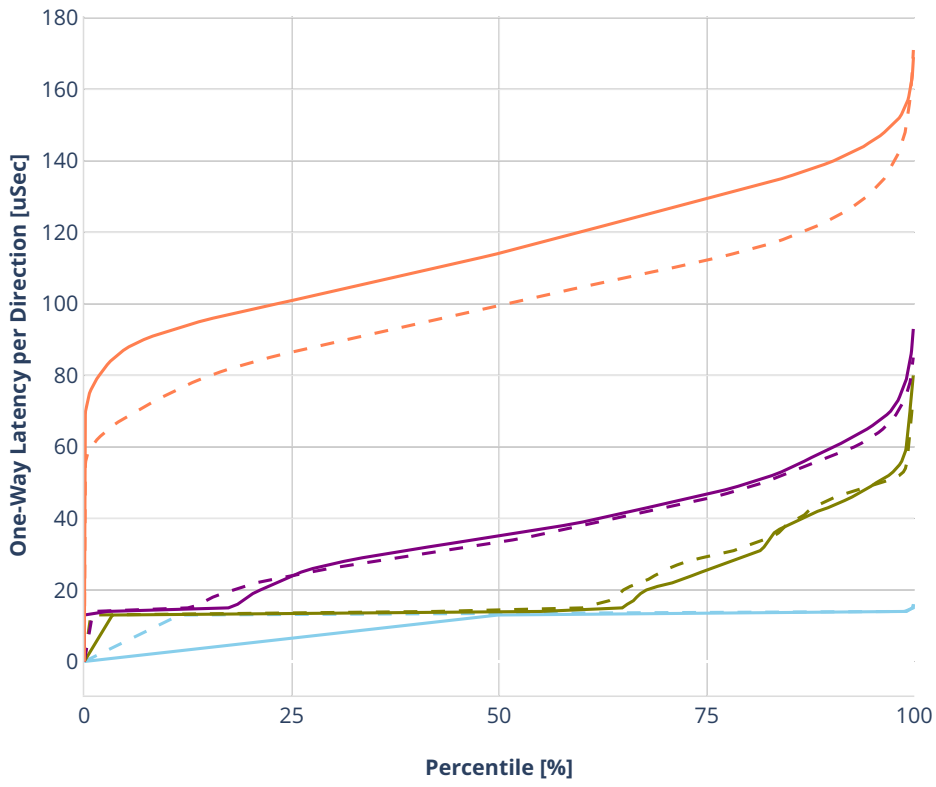

### Latency: avf-dot1q-l2bdbasemaclrn-eth-2vhostvr1024-1vm

- No-load.
- Low-load, 10% PDR.
- Mid-load, 50% PDR.
- High-load, 90% PDR.