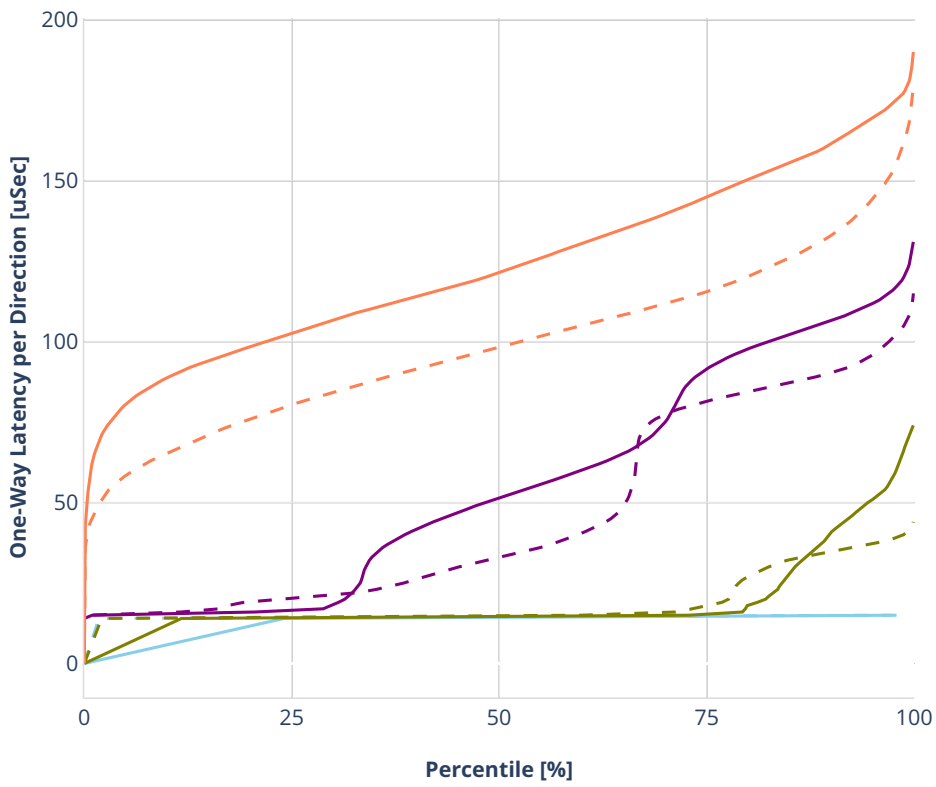

Latency: avf-dot1q-l2bdbasemaclrn-eth-2vhostvr1024-1vm-vppl2xc

- No-load.
- Low-load, 10% PDR.
- Mid-load, 50% PDR.
- High-load, 90% PDR.