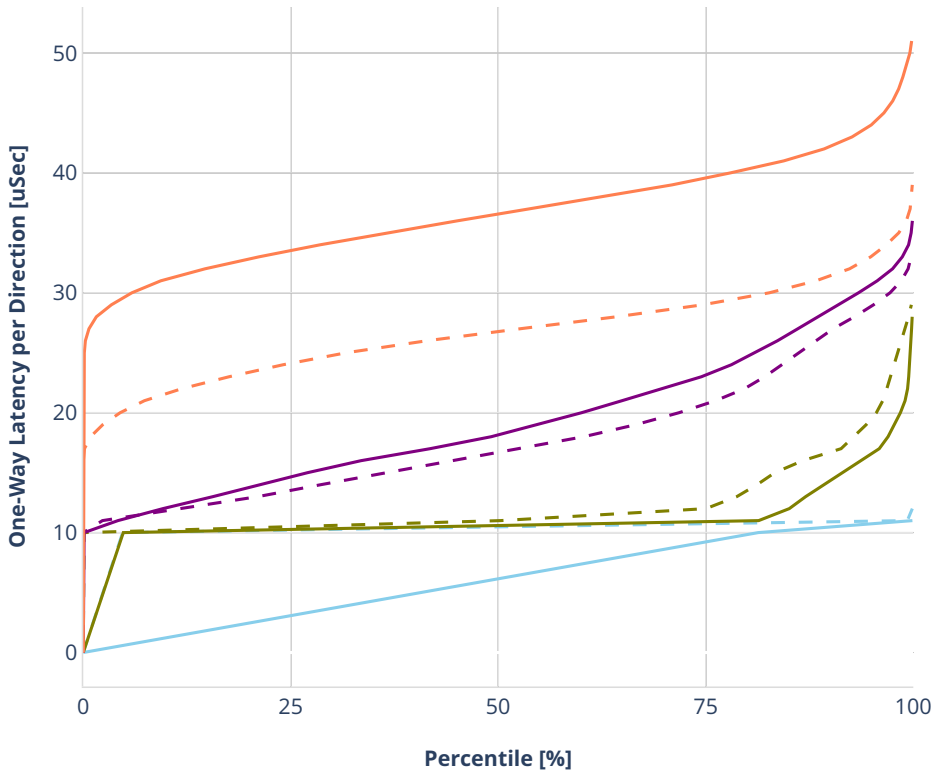

Latency: avf-dot1q-ip4base

- No-load.
- Low-load, 10% PDR.
- Mid-load, 50% PDR.
- High-load, 90% PDR.