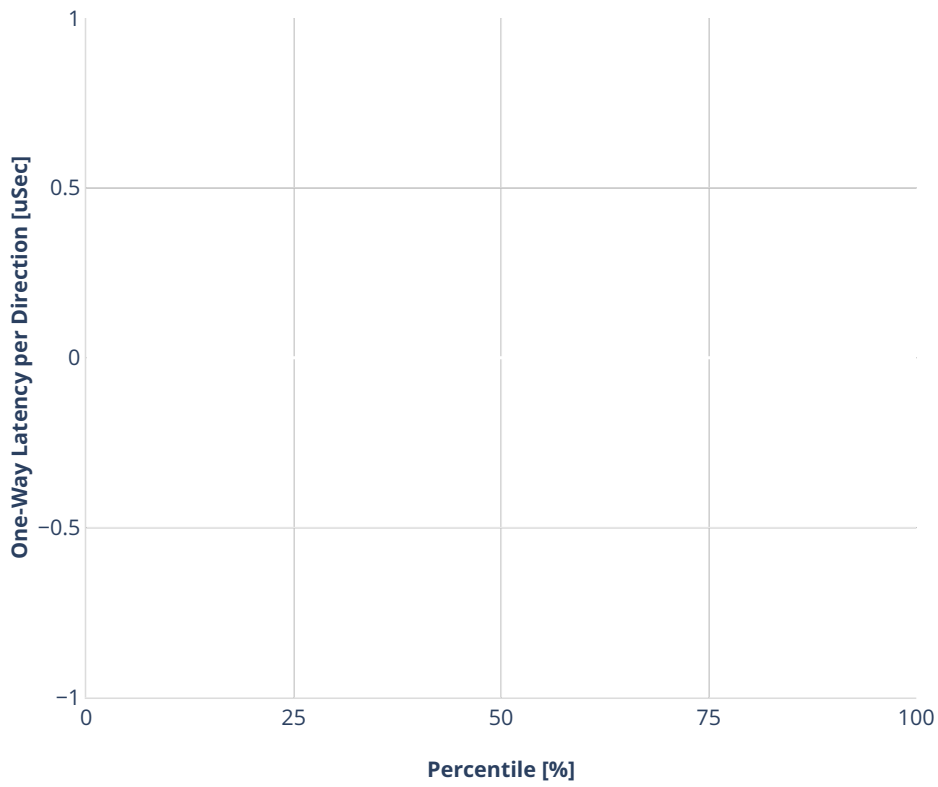

atency: avf-ethip4vxlan-l2bdbasemaclrn-eth-iacldstbase-aclpermit-2vhostvr1024-1vi

- No-load.
- Low-load, 10% PDR.
- Mid-load, 50% PDR.
- High-load, 90% PDR.