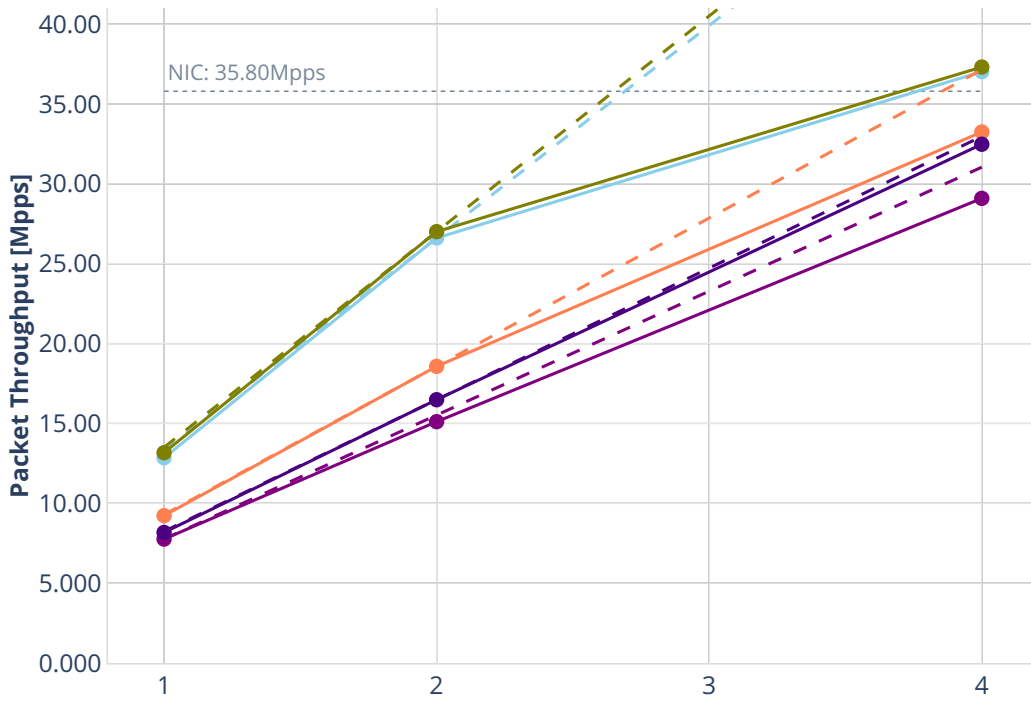

# Speedup Multi-core: 3n-skx-xxv710-64b-memif-base-dpdk-pdr

Number of Cores [Qty]

-- Perfect — Measured ... Limit

- avf-eth-l2xcbase-eth-2memif-1dcr
- avf-eth-l2xcbase-eth-2memif-1lxc
- avf-dot1q-l2bdbasemaclrn-eth-2memif-1dcr
- avf-eth-l2bdbasemaclrn-eth-2memif-1lxc
- avf-ethip4-ip4base-eth-2memif-1dcr