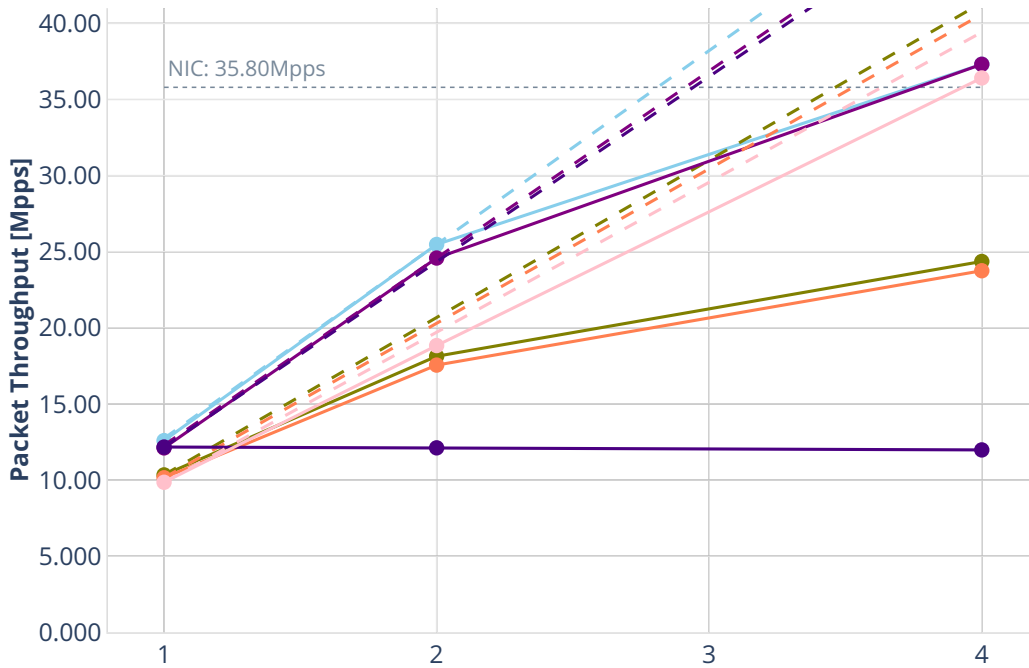

Speedup Multi-core: 2n-skx-xxv710-64b-features-ip4routing-base-avf-pdr

Number of Cores [Qty]

- Perfect
- Measured
- ... Limit
- avf-ethip4udp-ip4base-iac150sf-10kflows
- avf-ethip4udp-ip4base-iac150sl-10kflows
- avf-ethip4udp-ip4base-oacl50sf-10kflows
- avf-ethip4udp-ip4base-oacl50sl-10kflows
- avf-ethip4udp-ip4base-nat44
- avf-ethip4udp-ip4scale1000-udpsrcscale15-nat44