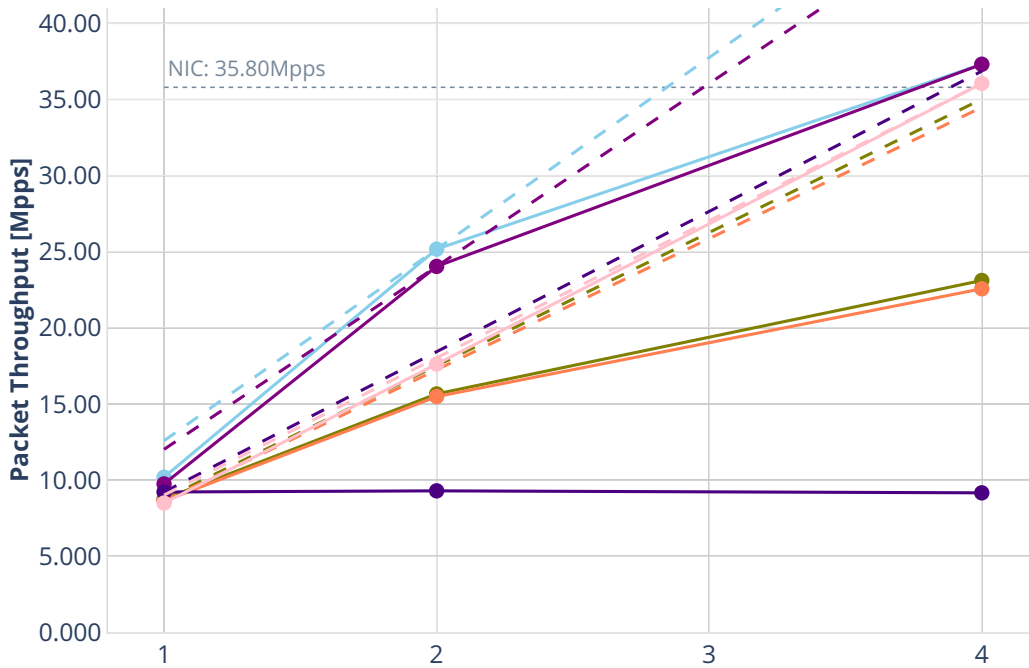

Speedup Multi-core: 2n-skx-xxv710-64b-features-ip4routing-base-avf-ndr

Number of Cores [Qty]

- - Perfect
- Measured
- ... Limit
- avf-ethip4udp-ip4base-iac150sf-10kflows
- avf-ethip4udp-ip4base-iac150sl-10kflows
- avf-ethip4udp-ip4base-oacl50sf-10kflows
- avf-ethip4udp-ip4base-oacl50sl-10kflows
- avf-ethip4udp-ip4base-nat44
- avf-ethip4udp-ip4scale1000-udpsrcscale15-nat44