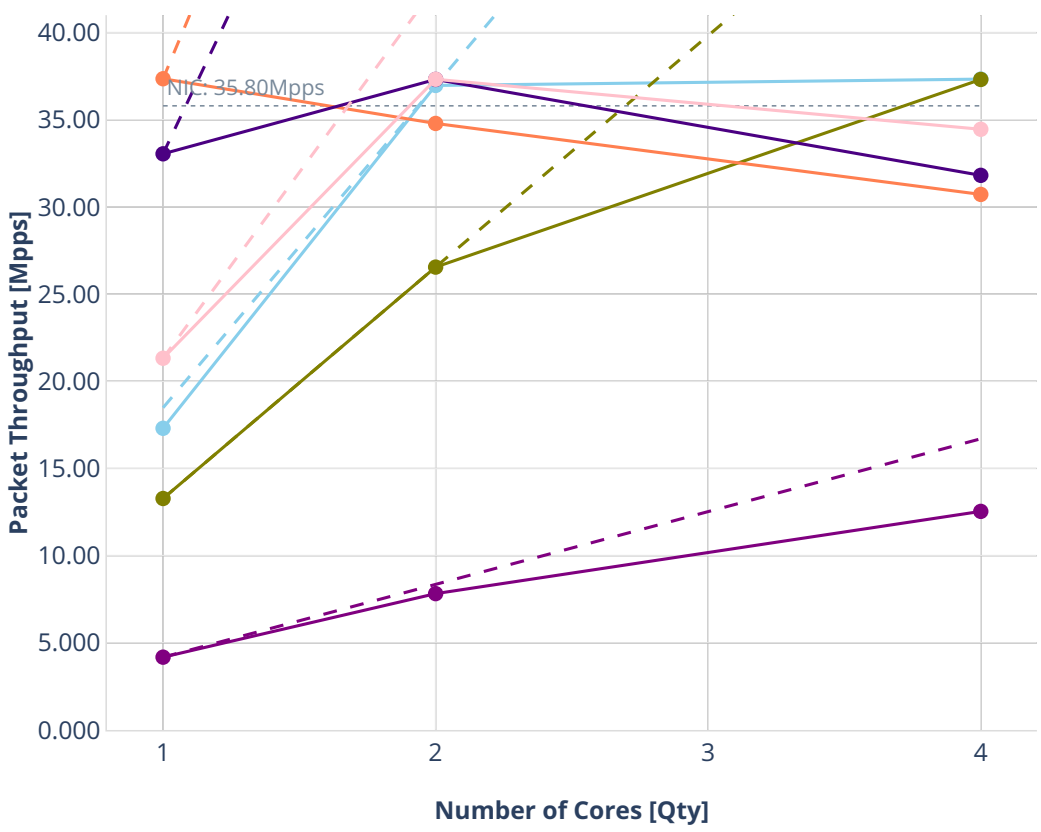

Speedup Multi-core: 2n-clx-xxv710-64b-l2switching-base-avf.pdf

- Perfect
 - Measured
 - ... Limit
- | | |
|--------------------------------|----------------------------|
| ● avf-dot1q-l2xcbase | ● avf-dot1q-l2bdbasemaclrn |
| ● avf-dot1q-l2bdbasemaclrn-gbp | ● avf-eth-l2patch |
| ● avf-eth-l2xcbase | ● avf-eth-l2bdbasemaclrn |