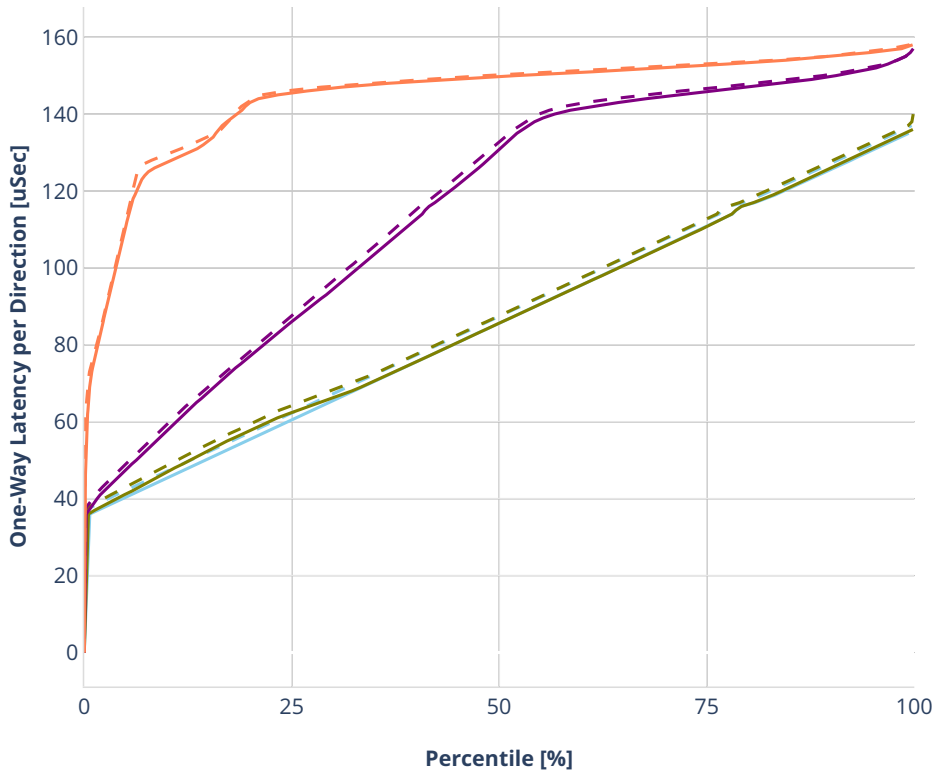

Latency: ethip4-ip4base-l3fwd

- No-load.
- Low-load, 10% PDR.
- Mid-load, 50% PDR.
- High-load, 90% PDR.