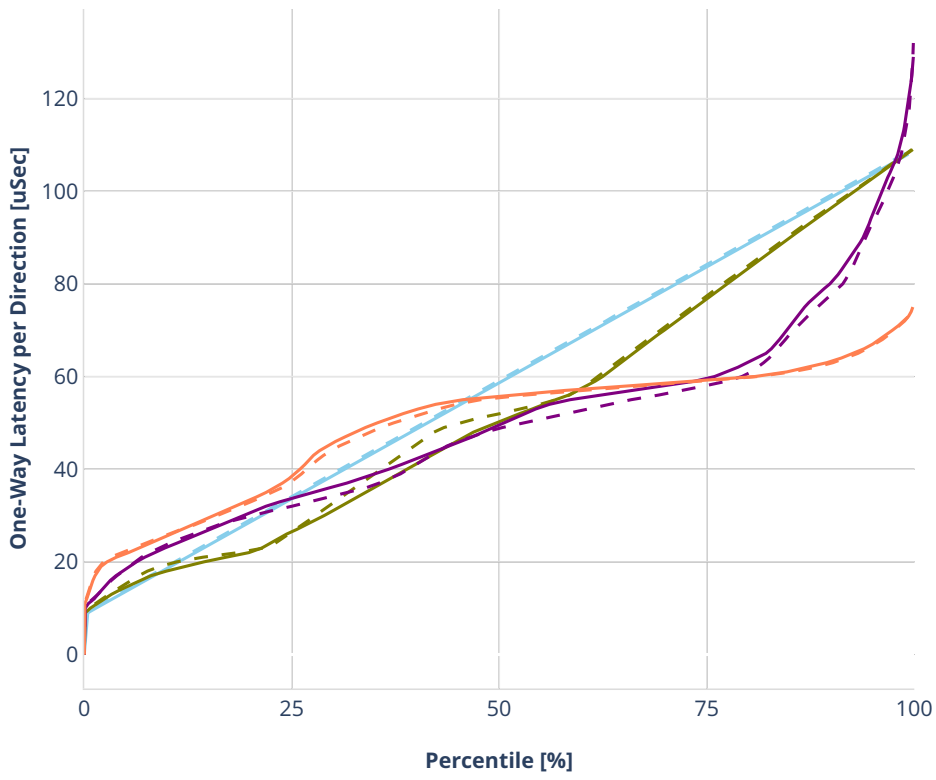

### Latency: ethip4-ip4base-l3fwd

- No-load.
- Low-load, 10% PDR.
- Mid-load, 50% PDR.
- High-load, 90% PDR.