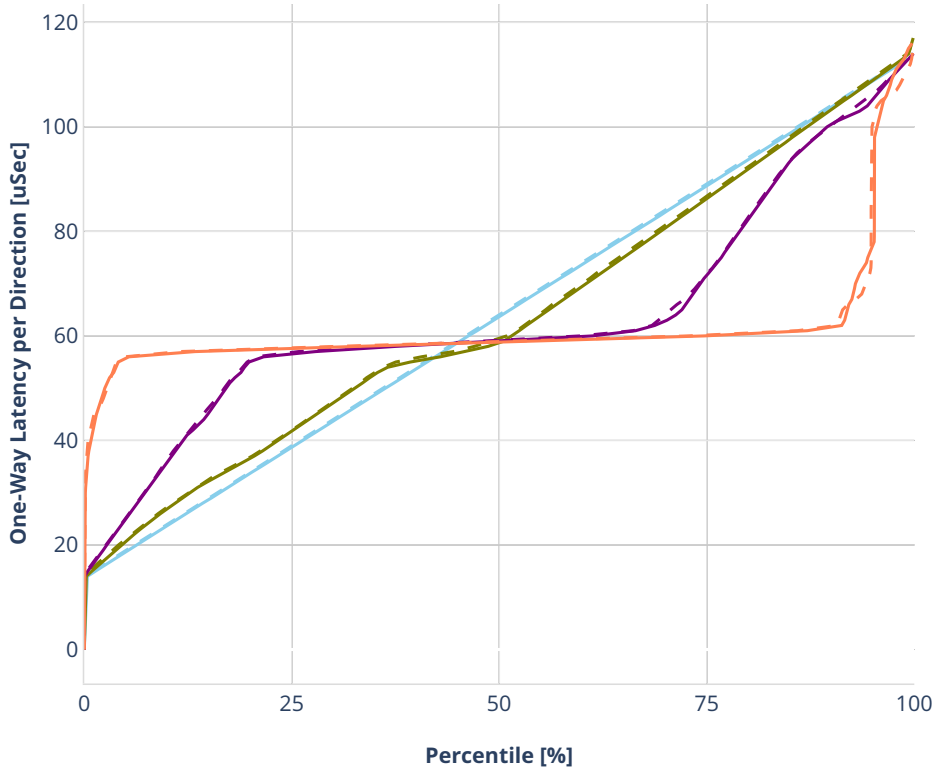

Latency: ethip4-ip4base-l3fwd

- No-load.
- Low-load, 10% PDR.
- Mid-load, 50% PDR.
- High-load, 90% PDR.