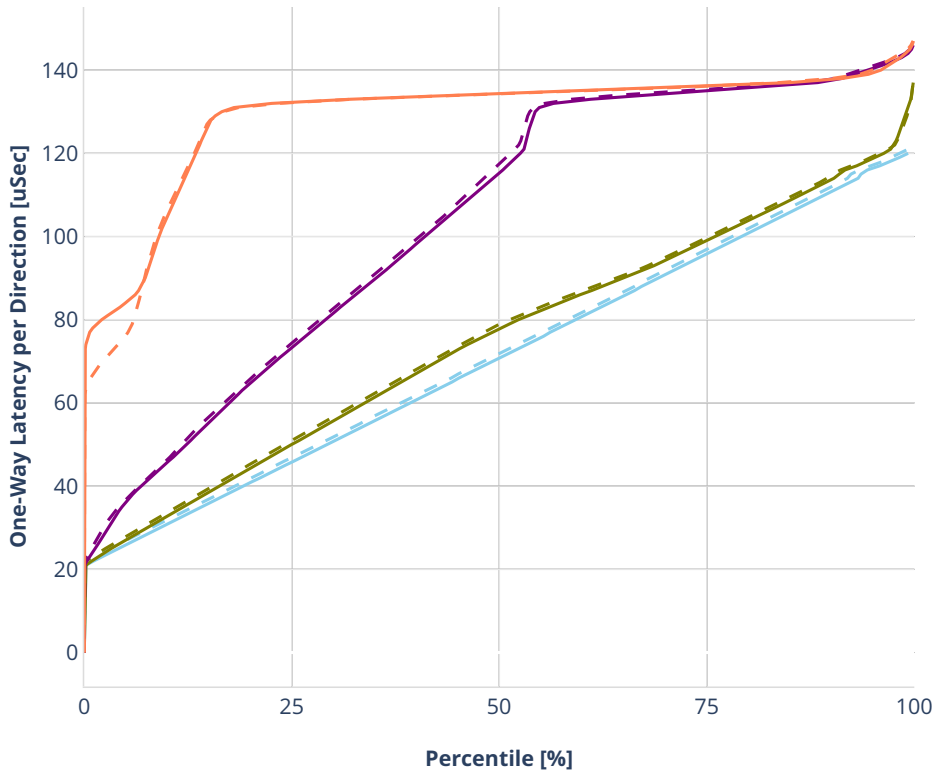

Latency: ethip4-ip4base-l3fwd

- No-load.
- Low-load, 10% PDR.
- Mid-load, 50% PDR.
- High-load, 90% PDR.