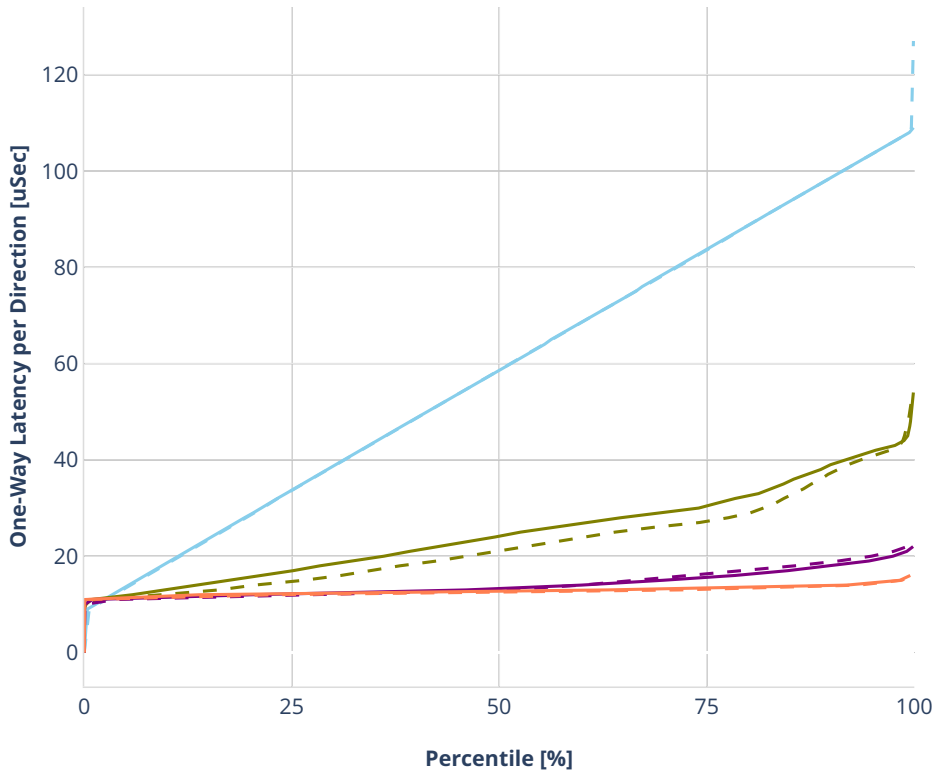

Latency: ethip4-ip4base-l3fwd

- No-load.
- Low-load, 10% PDR.
- Mid-load, 50% PDR.
- High-load, 90% PDR.