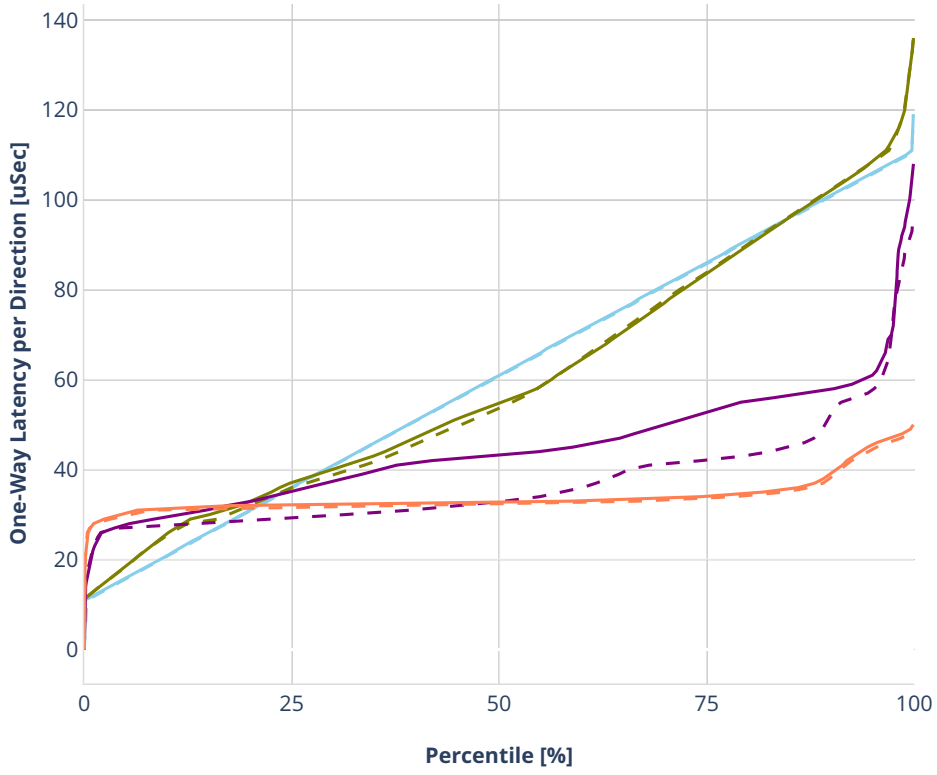

### Latency: ethip4-ip4base-l3fwd

- No-load.
- Low-load, 10% PDR.
- Mid-load, 50% PDR.
- High-load, 90% PDR.