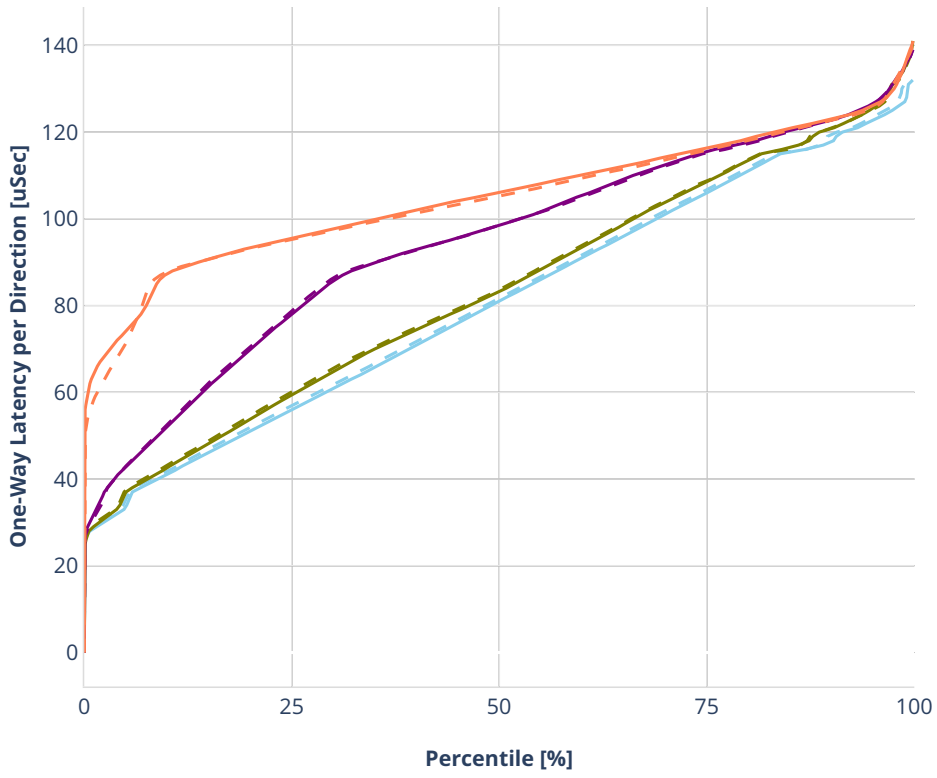

Latency: ethip4-ip4base-l3fwd

- No-load.
- Low-load, 10% PDR.
- Mid-load, 50% PDR.
- High-load, 90% PDR.