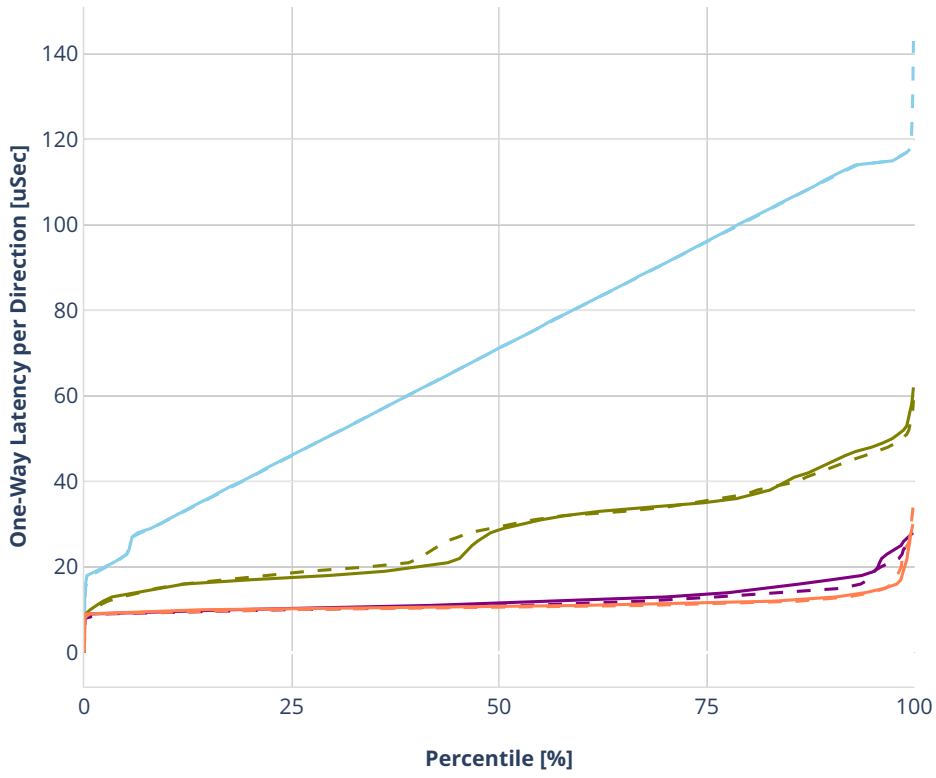

### Latency: ethip4-ip4base-l3fwd

- No-load.
- Low-load, 10% PDR.
- Mid-load, 50% PDR.
- High-load, 90% PDR.