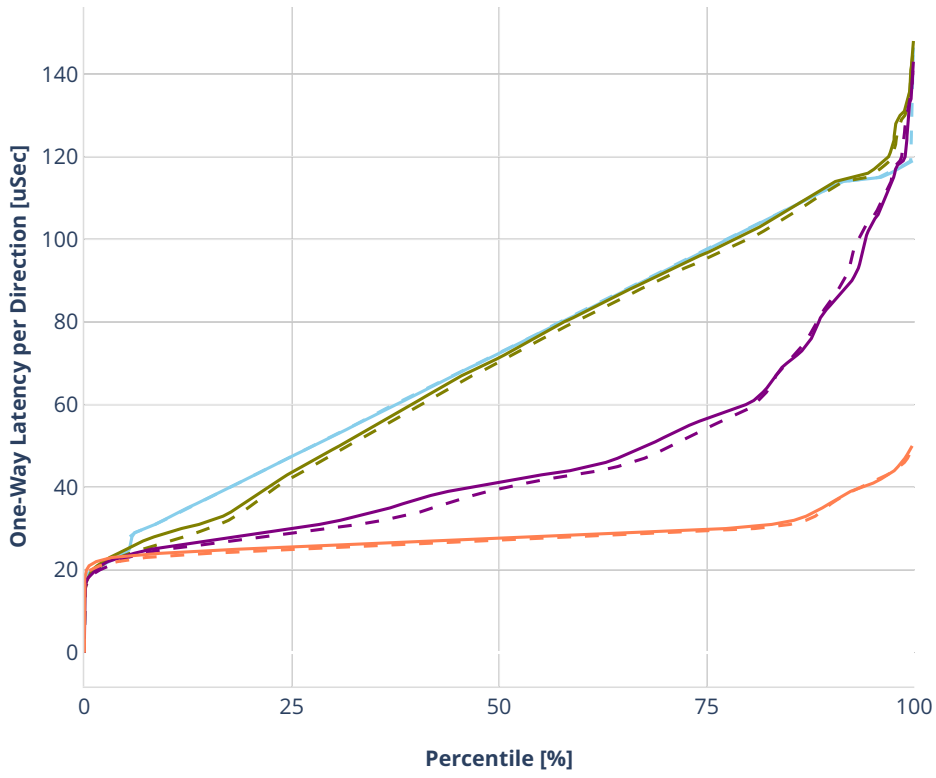

### Latency: ethip4-ip4base-l3fwd

- No-load.
- Low-load, 10% PDR.
- Mid-load, 50% PDR.
- High-load, 90% PDR.